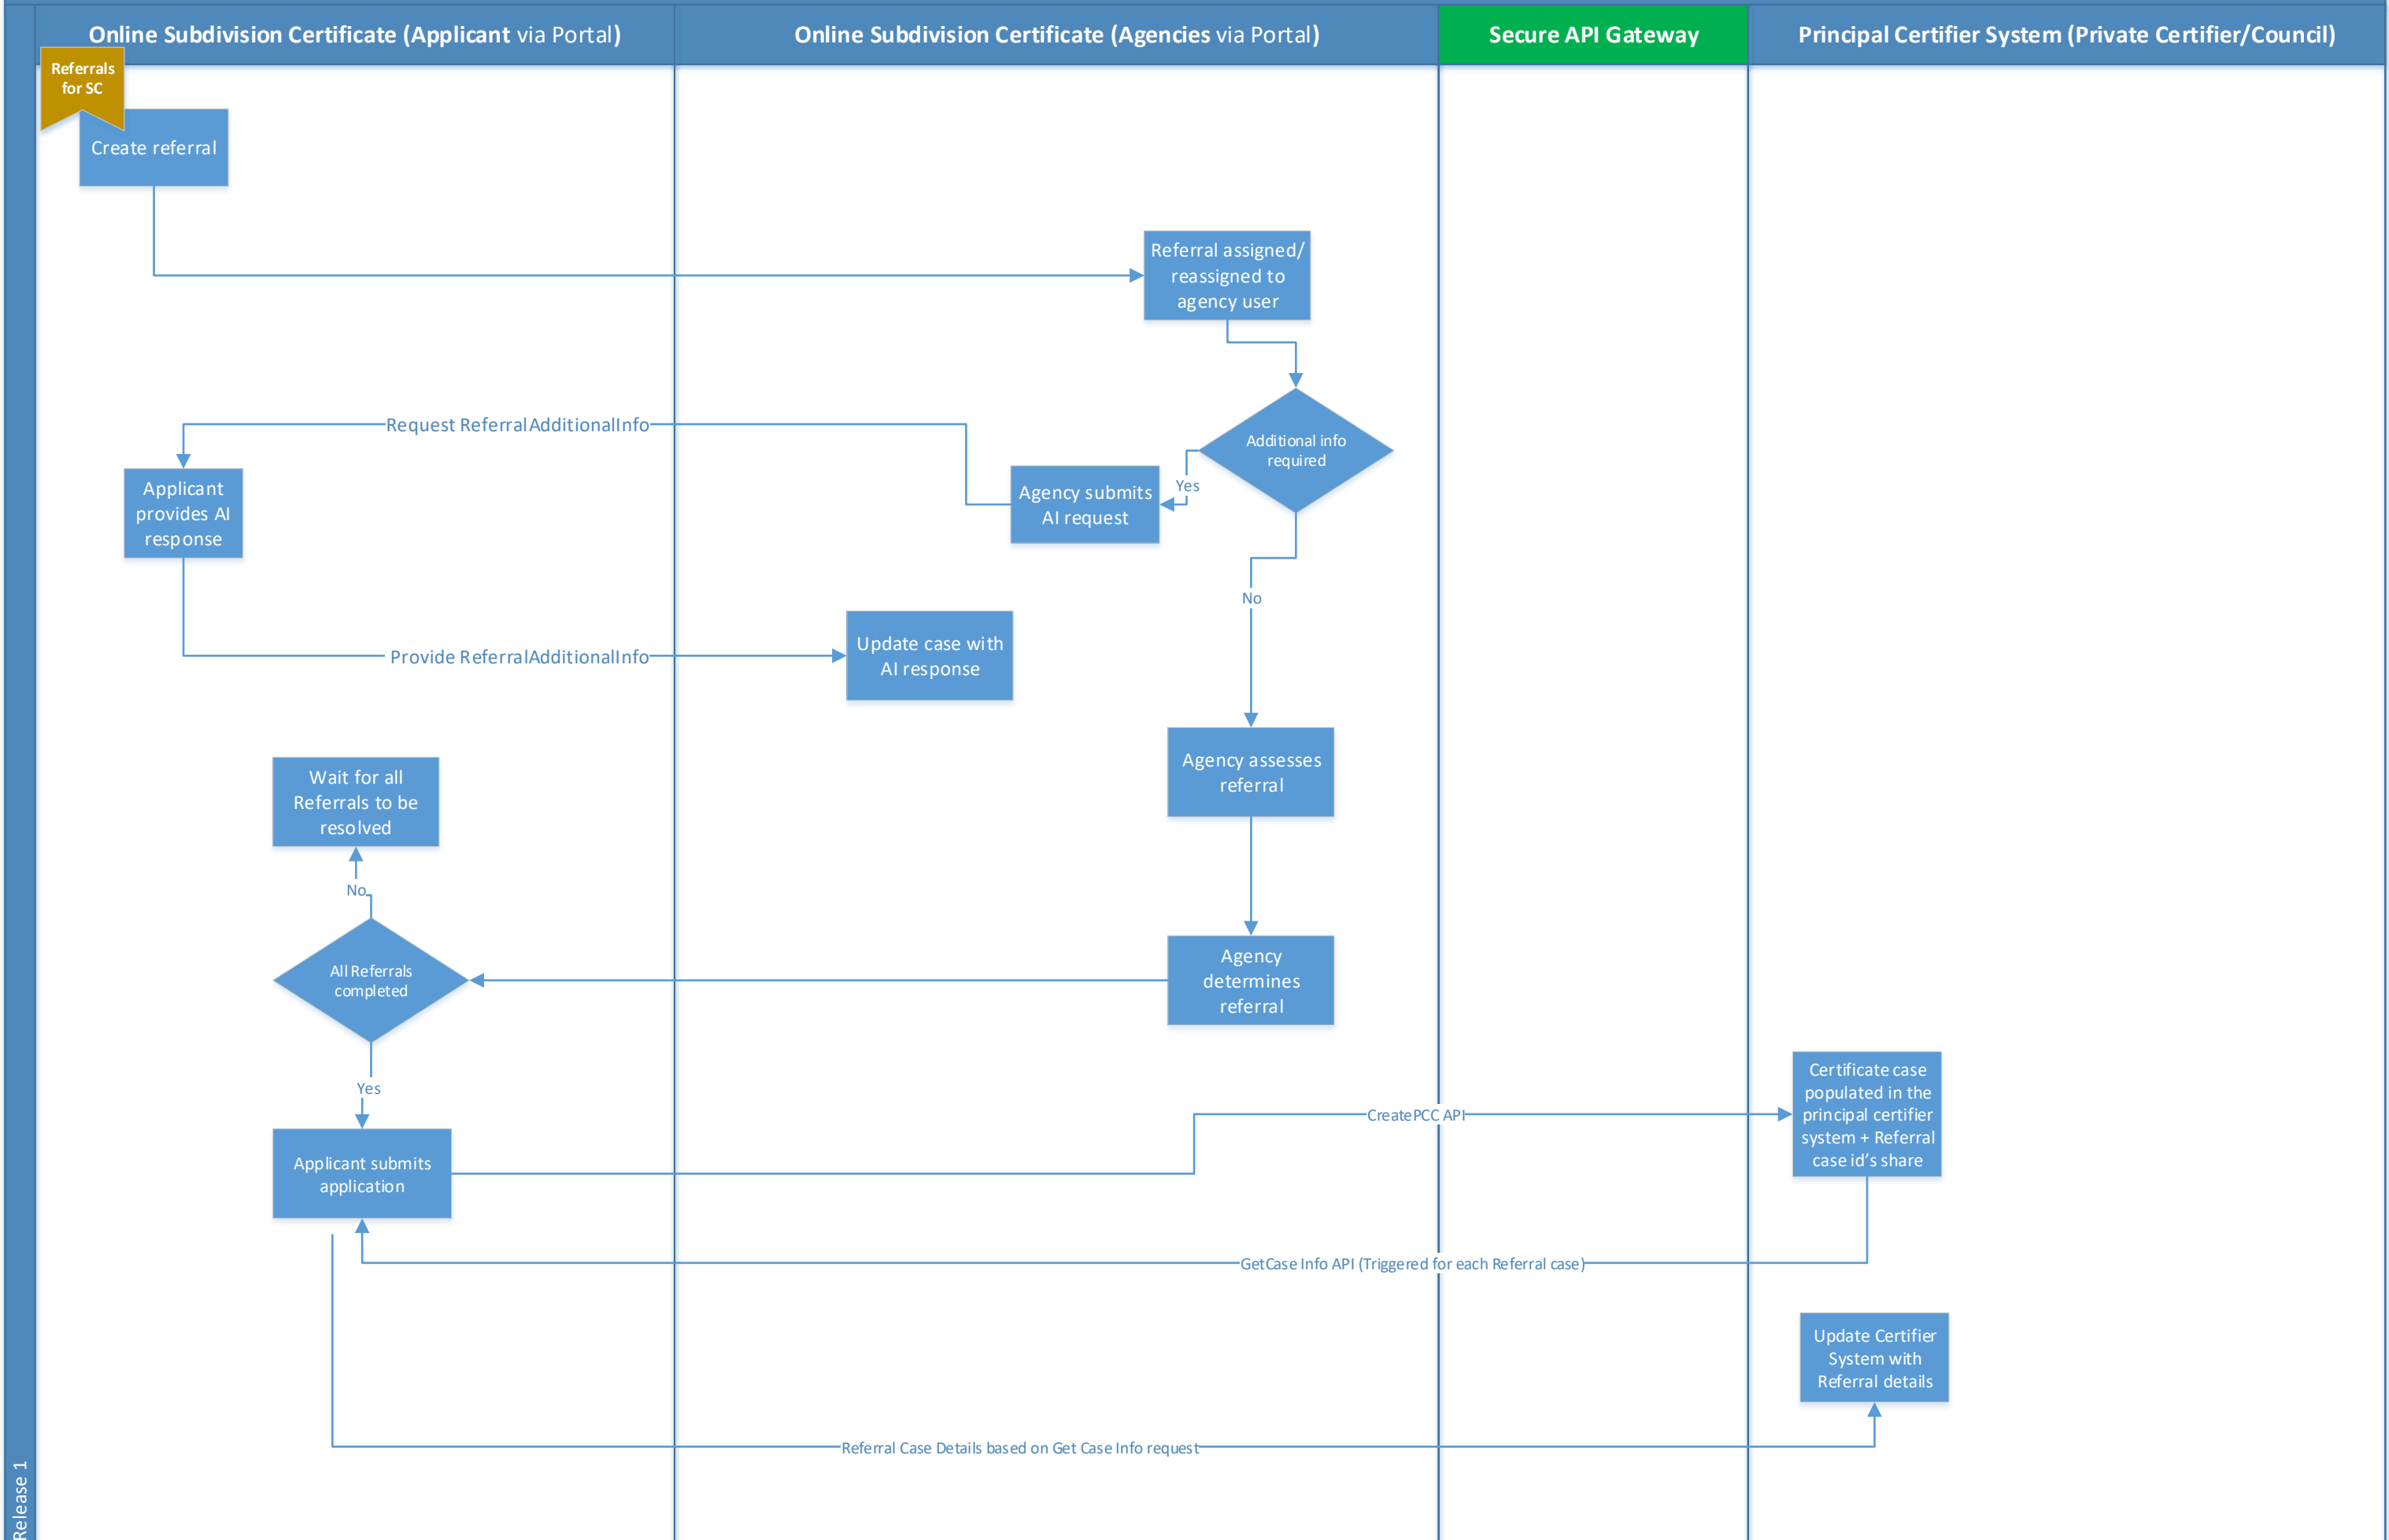

Integration Points – Post Consent Certificates (CC/OC/PCA/SC/SWC)

# Integration Points – Subdivision Certificate (SC) Referral – Council flow

# Integration Points – Subdivision Certificate (SC) Referral - Applicant flow

# Integration Points – Subdivision Certificate (SC) certifier flow

Integration Points – Intent to Seek (ITSOC) - Applies to PCA -Class2 Development Only