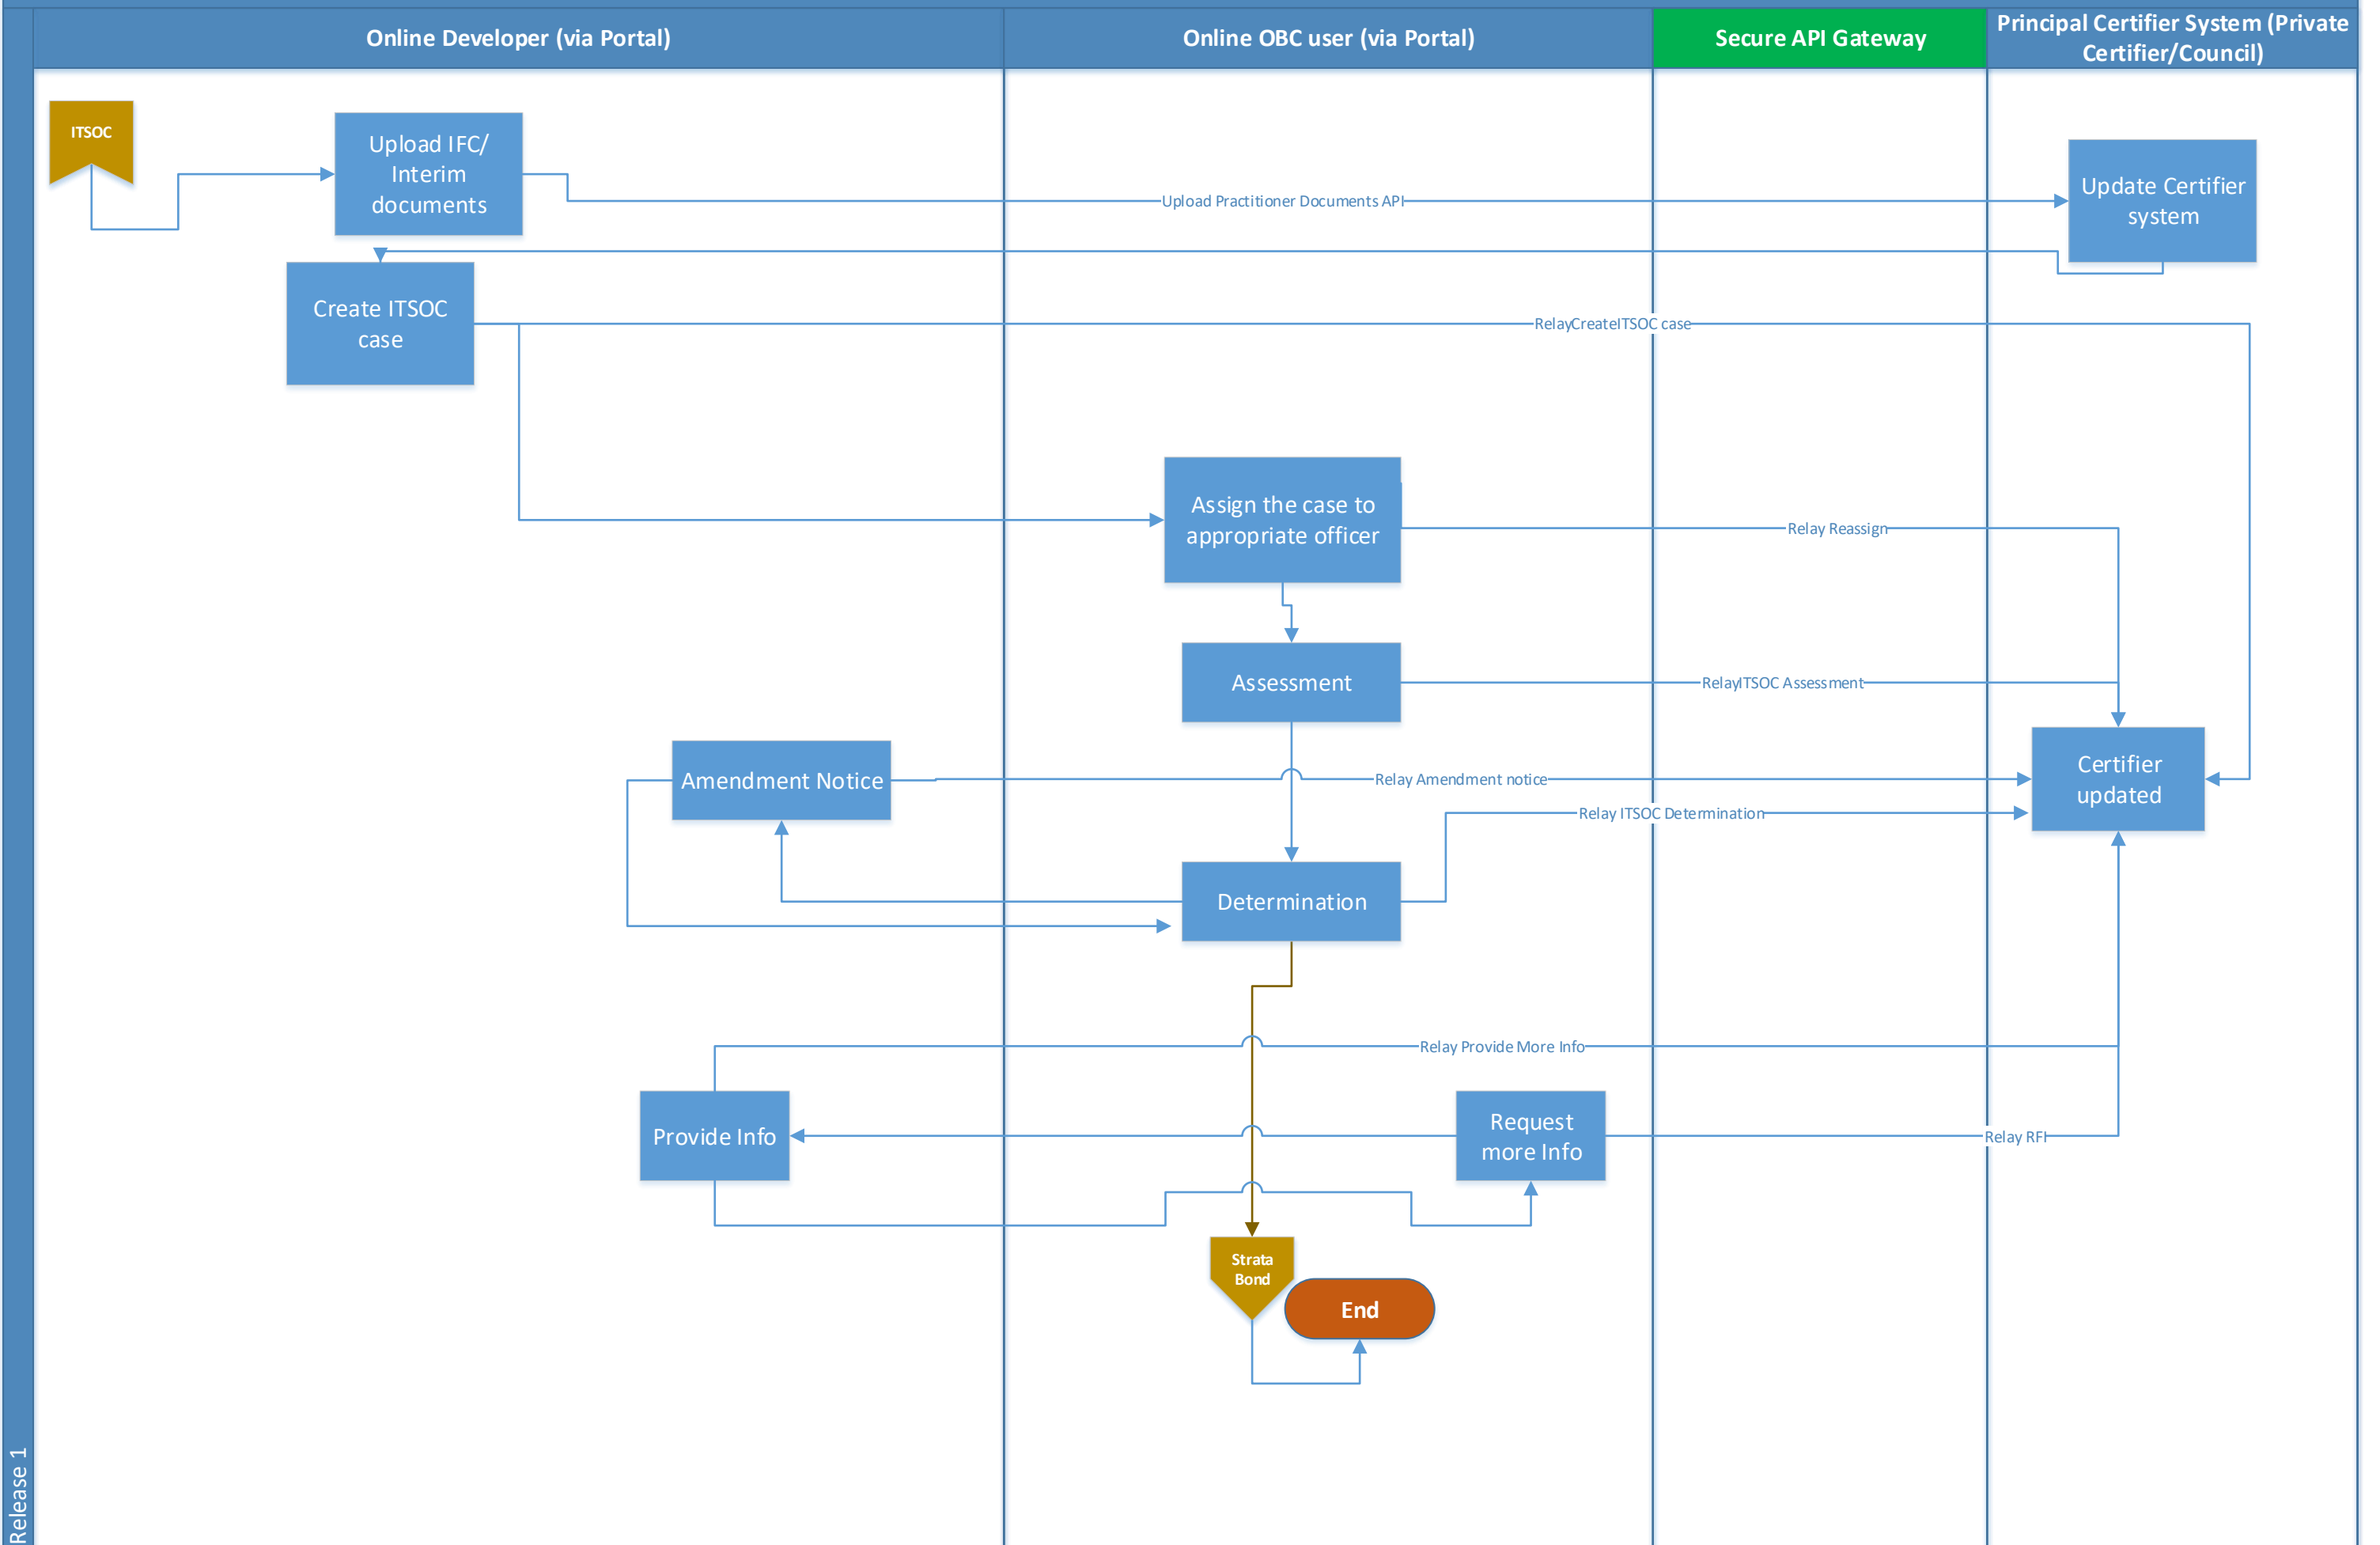

# Integration Points – Subdivision Certificate (SC) Referral – Council flow

# Integration Points – Subdivision Certificate (SC) Referral - Applicant flow

# Integration Points – Subdivision Certificate (SC) certifier flow

Integration Points – Intent to Seek (ITSOC) - Applies to PCA -Class2 Development Only

# Integration Points – Strata Bond (SB)