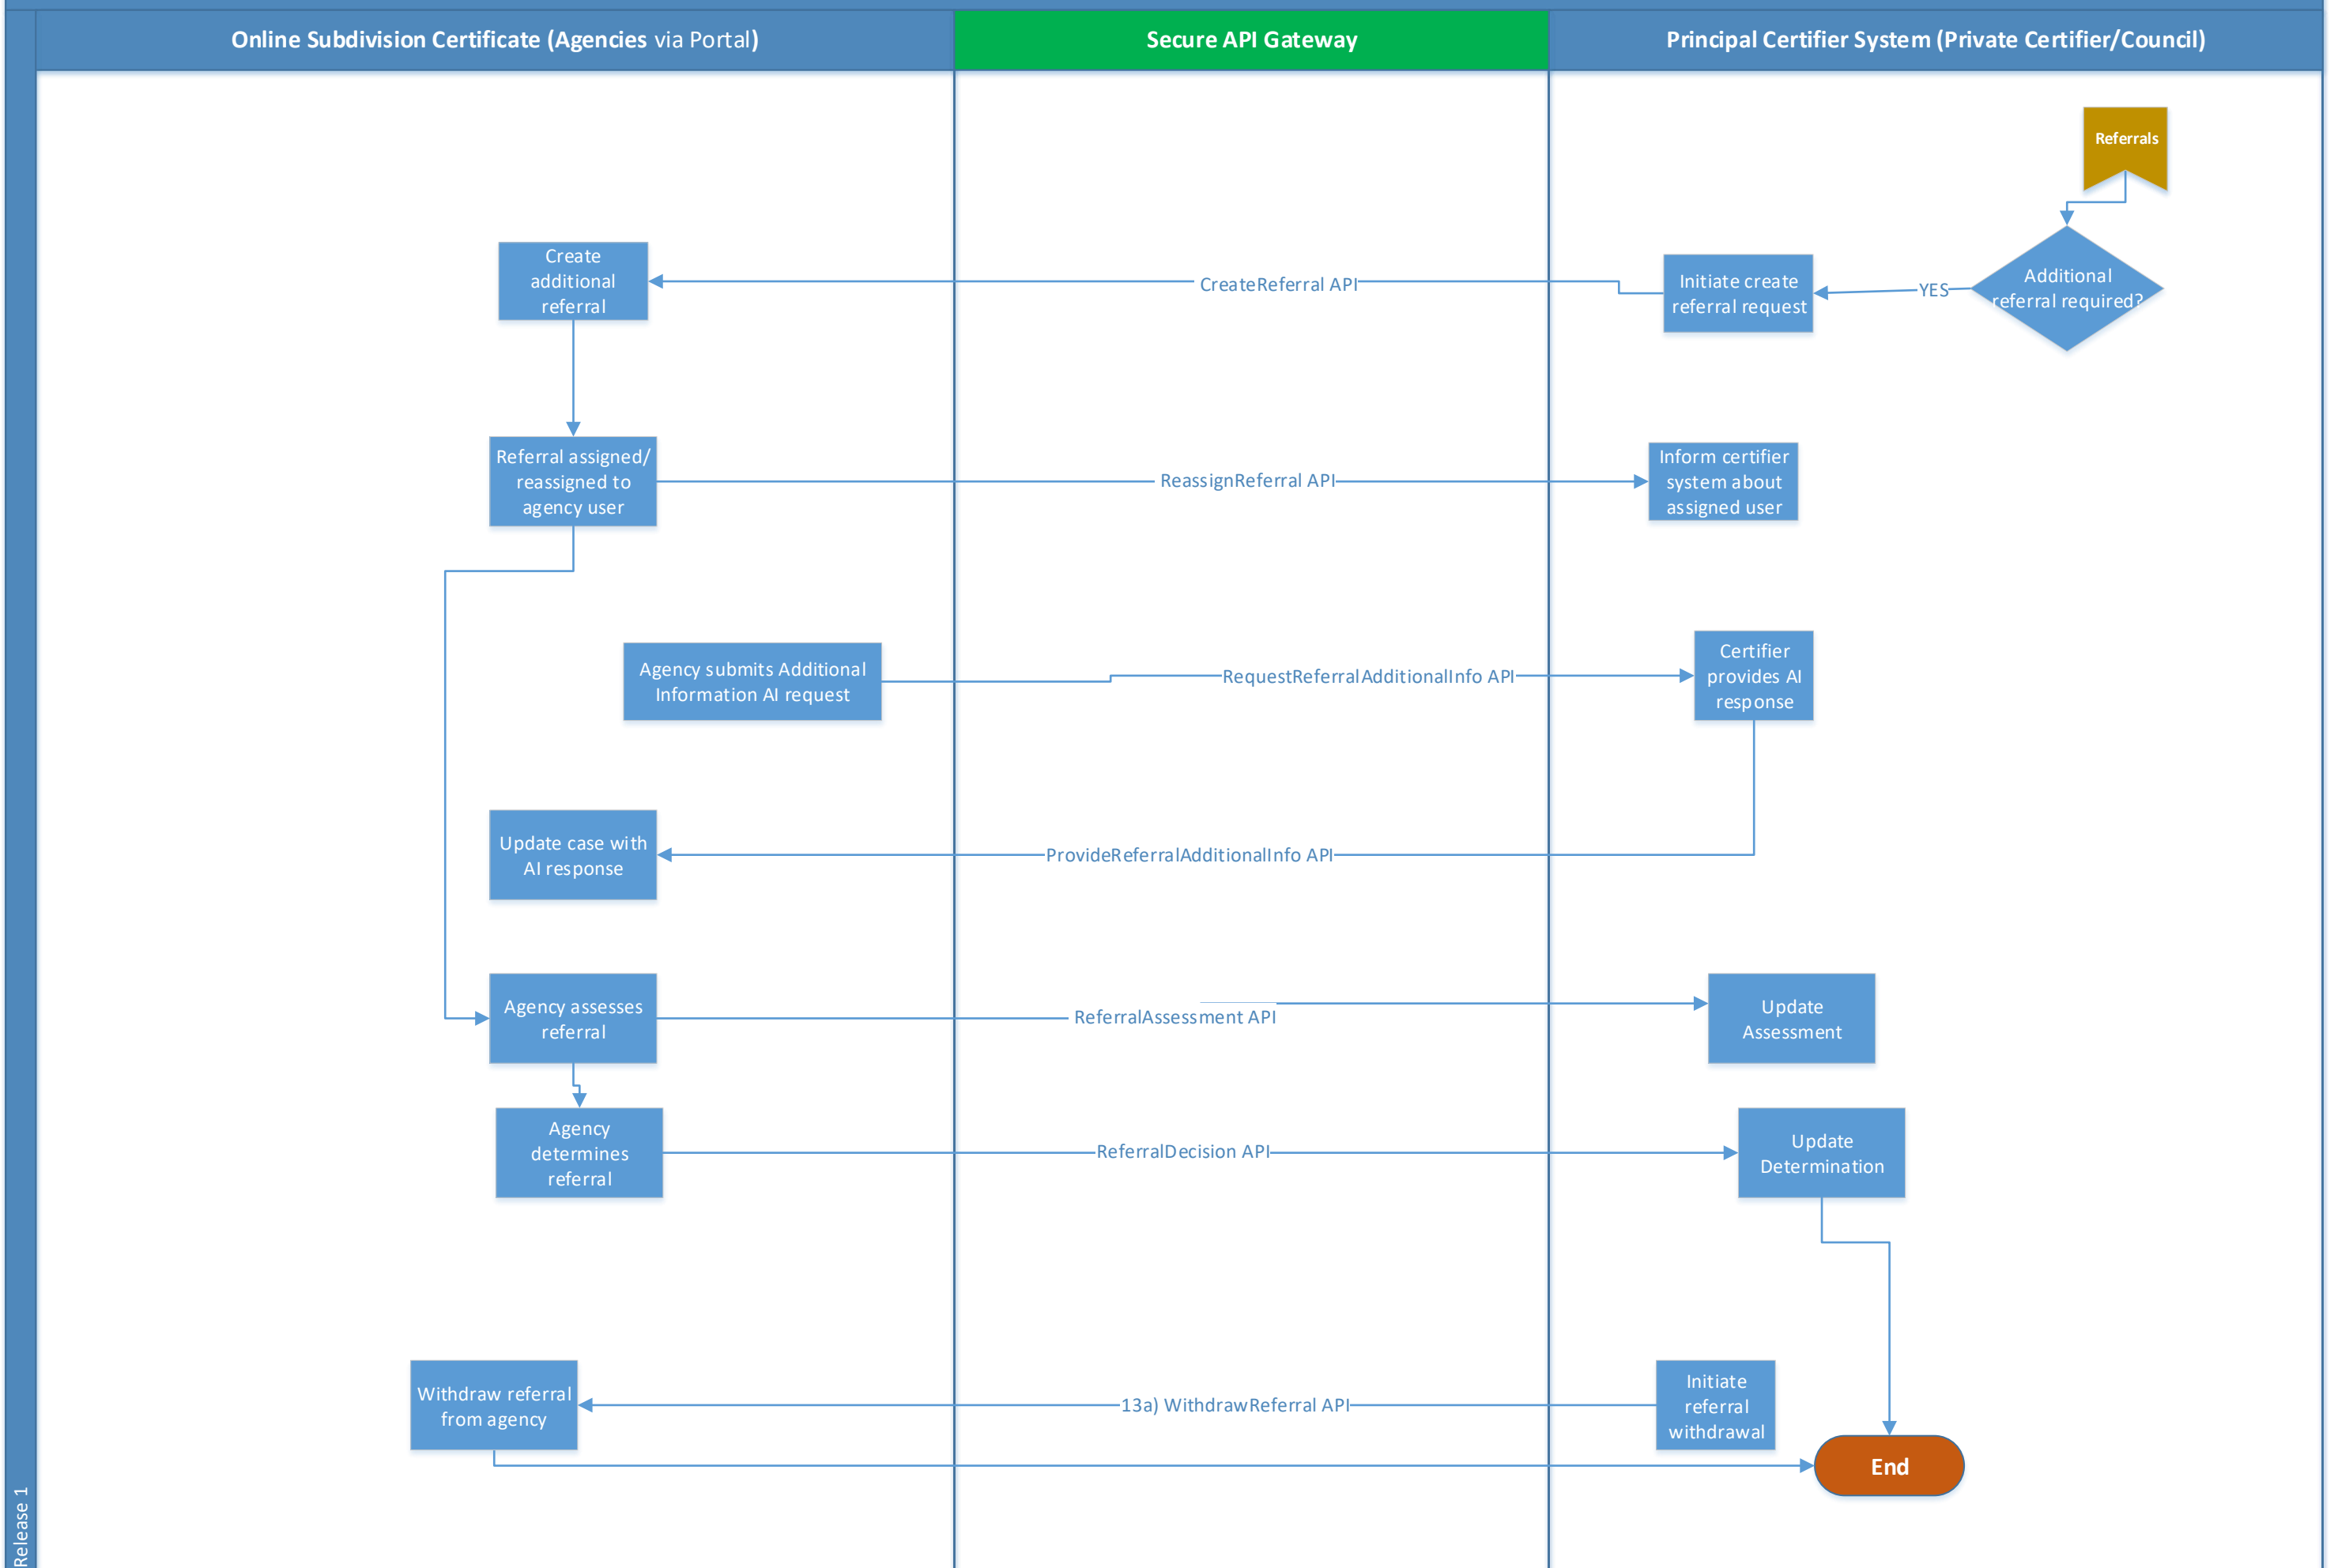

Integration Points – Post Consent Certificates (CC/OC/PCA/SC/SWC)

# Integration Points – Subdivision Certificate (SC) Referral – Council flow

# Integration Points – Subdivision Certificate (SC) Referral - Applicant flow

# Integration Points – Subdivision Certificate (SC) certifier flow

Integration Points – Intent to Seek (ITSOC) - Applies to PCA -Class2 Development Only