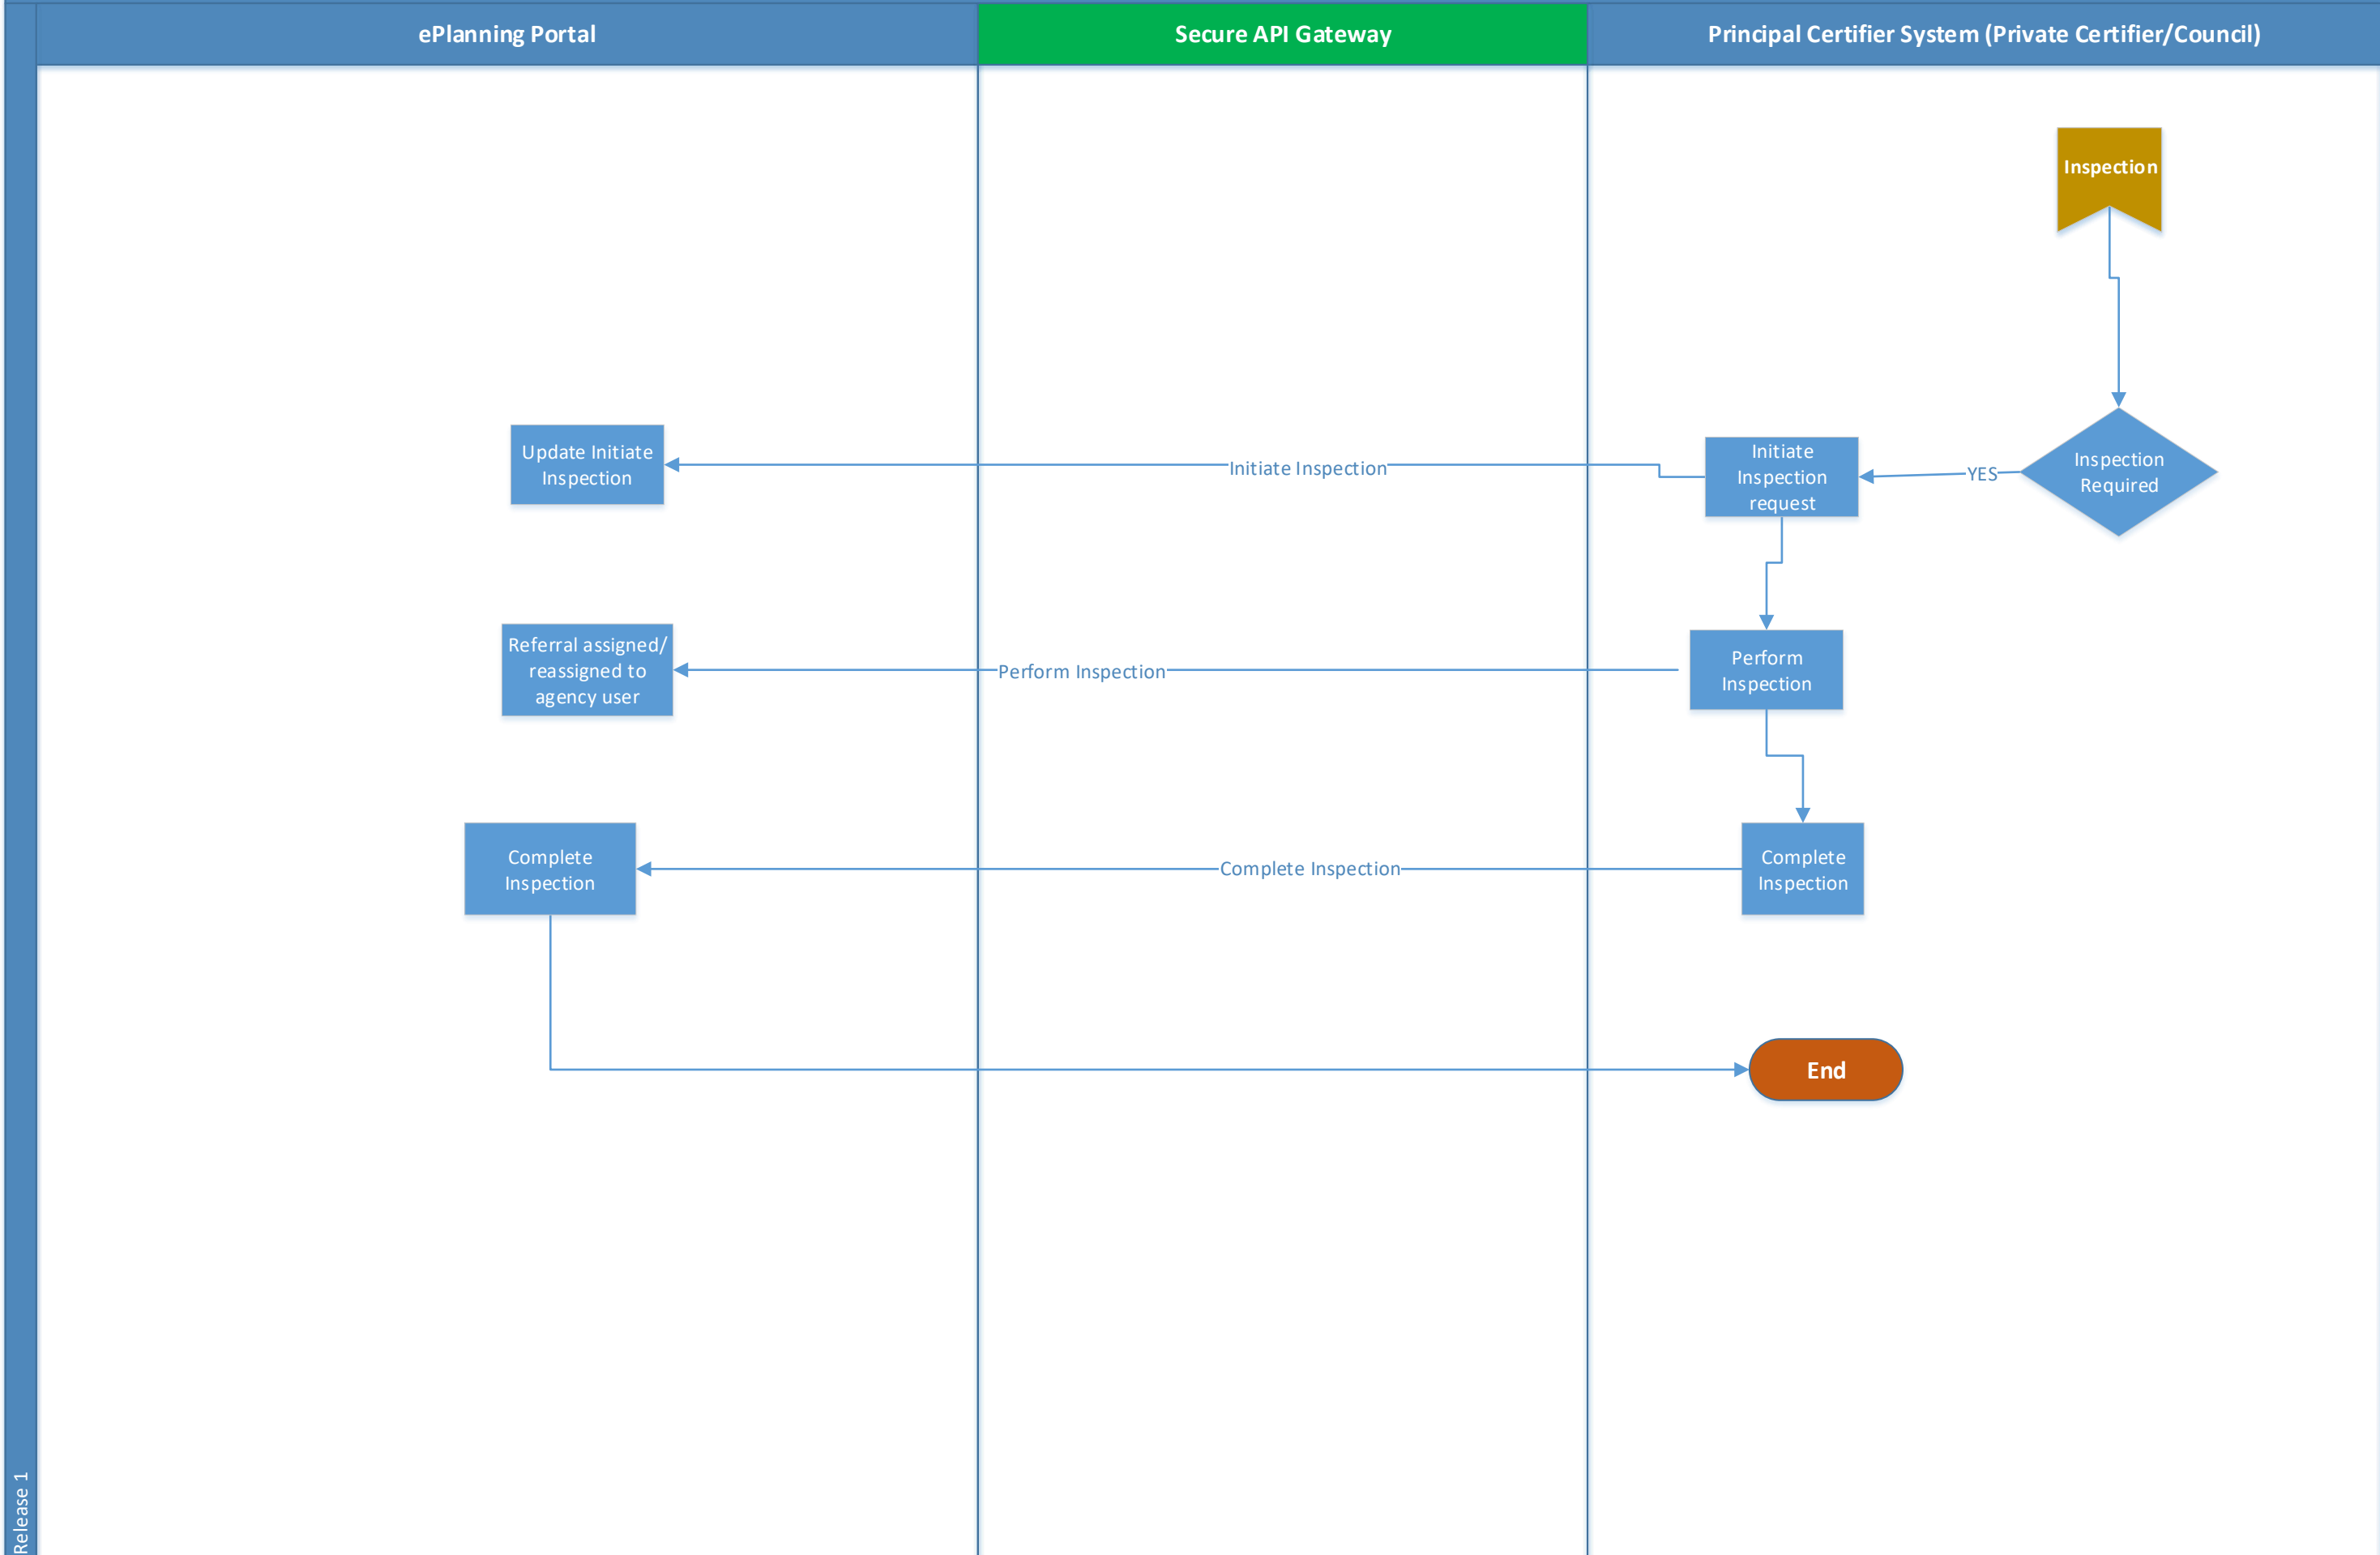

Integration Points – Post Consent Certificates (CC/OC/PCA/SC/SWC)

# Integration Points – Subdivision Certificate (SC) Referral – Council flow

# Integration Points – Subdivision Certificate (SC) Referral - Applicant flow

# Integration Points – Subdivision Certificate (SC) certifier flow

Integration Points – Intent to Seek (ITSOC) - Applies to PCA -Class2 Development Only