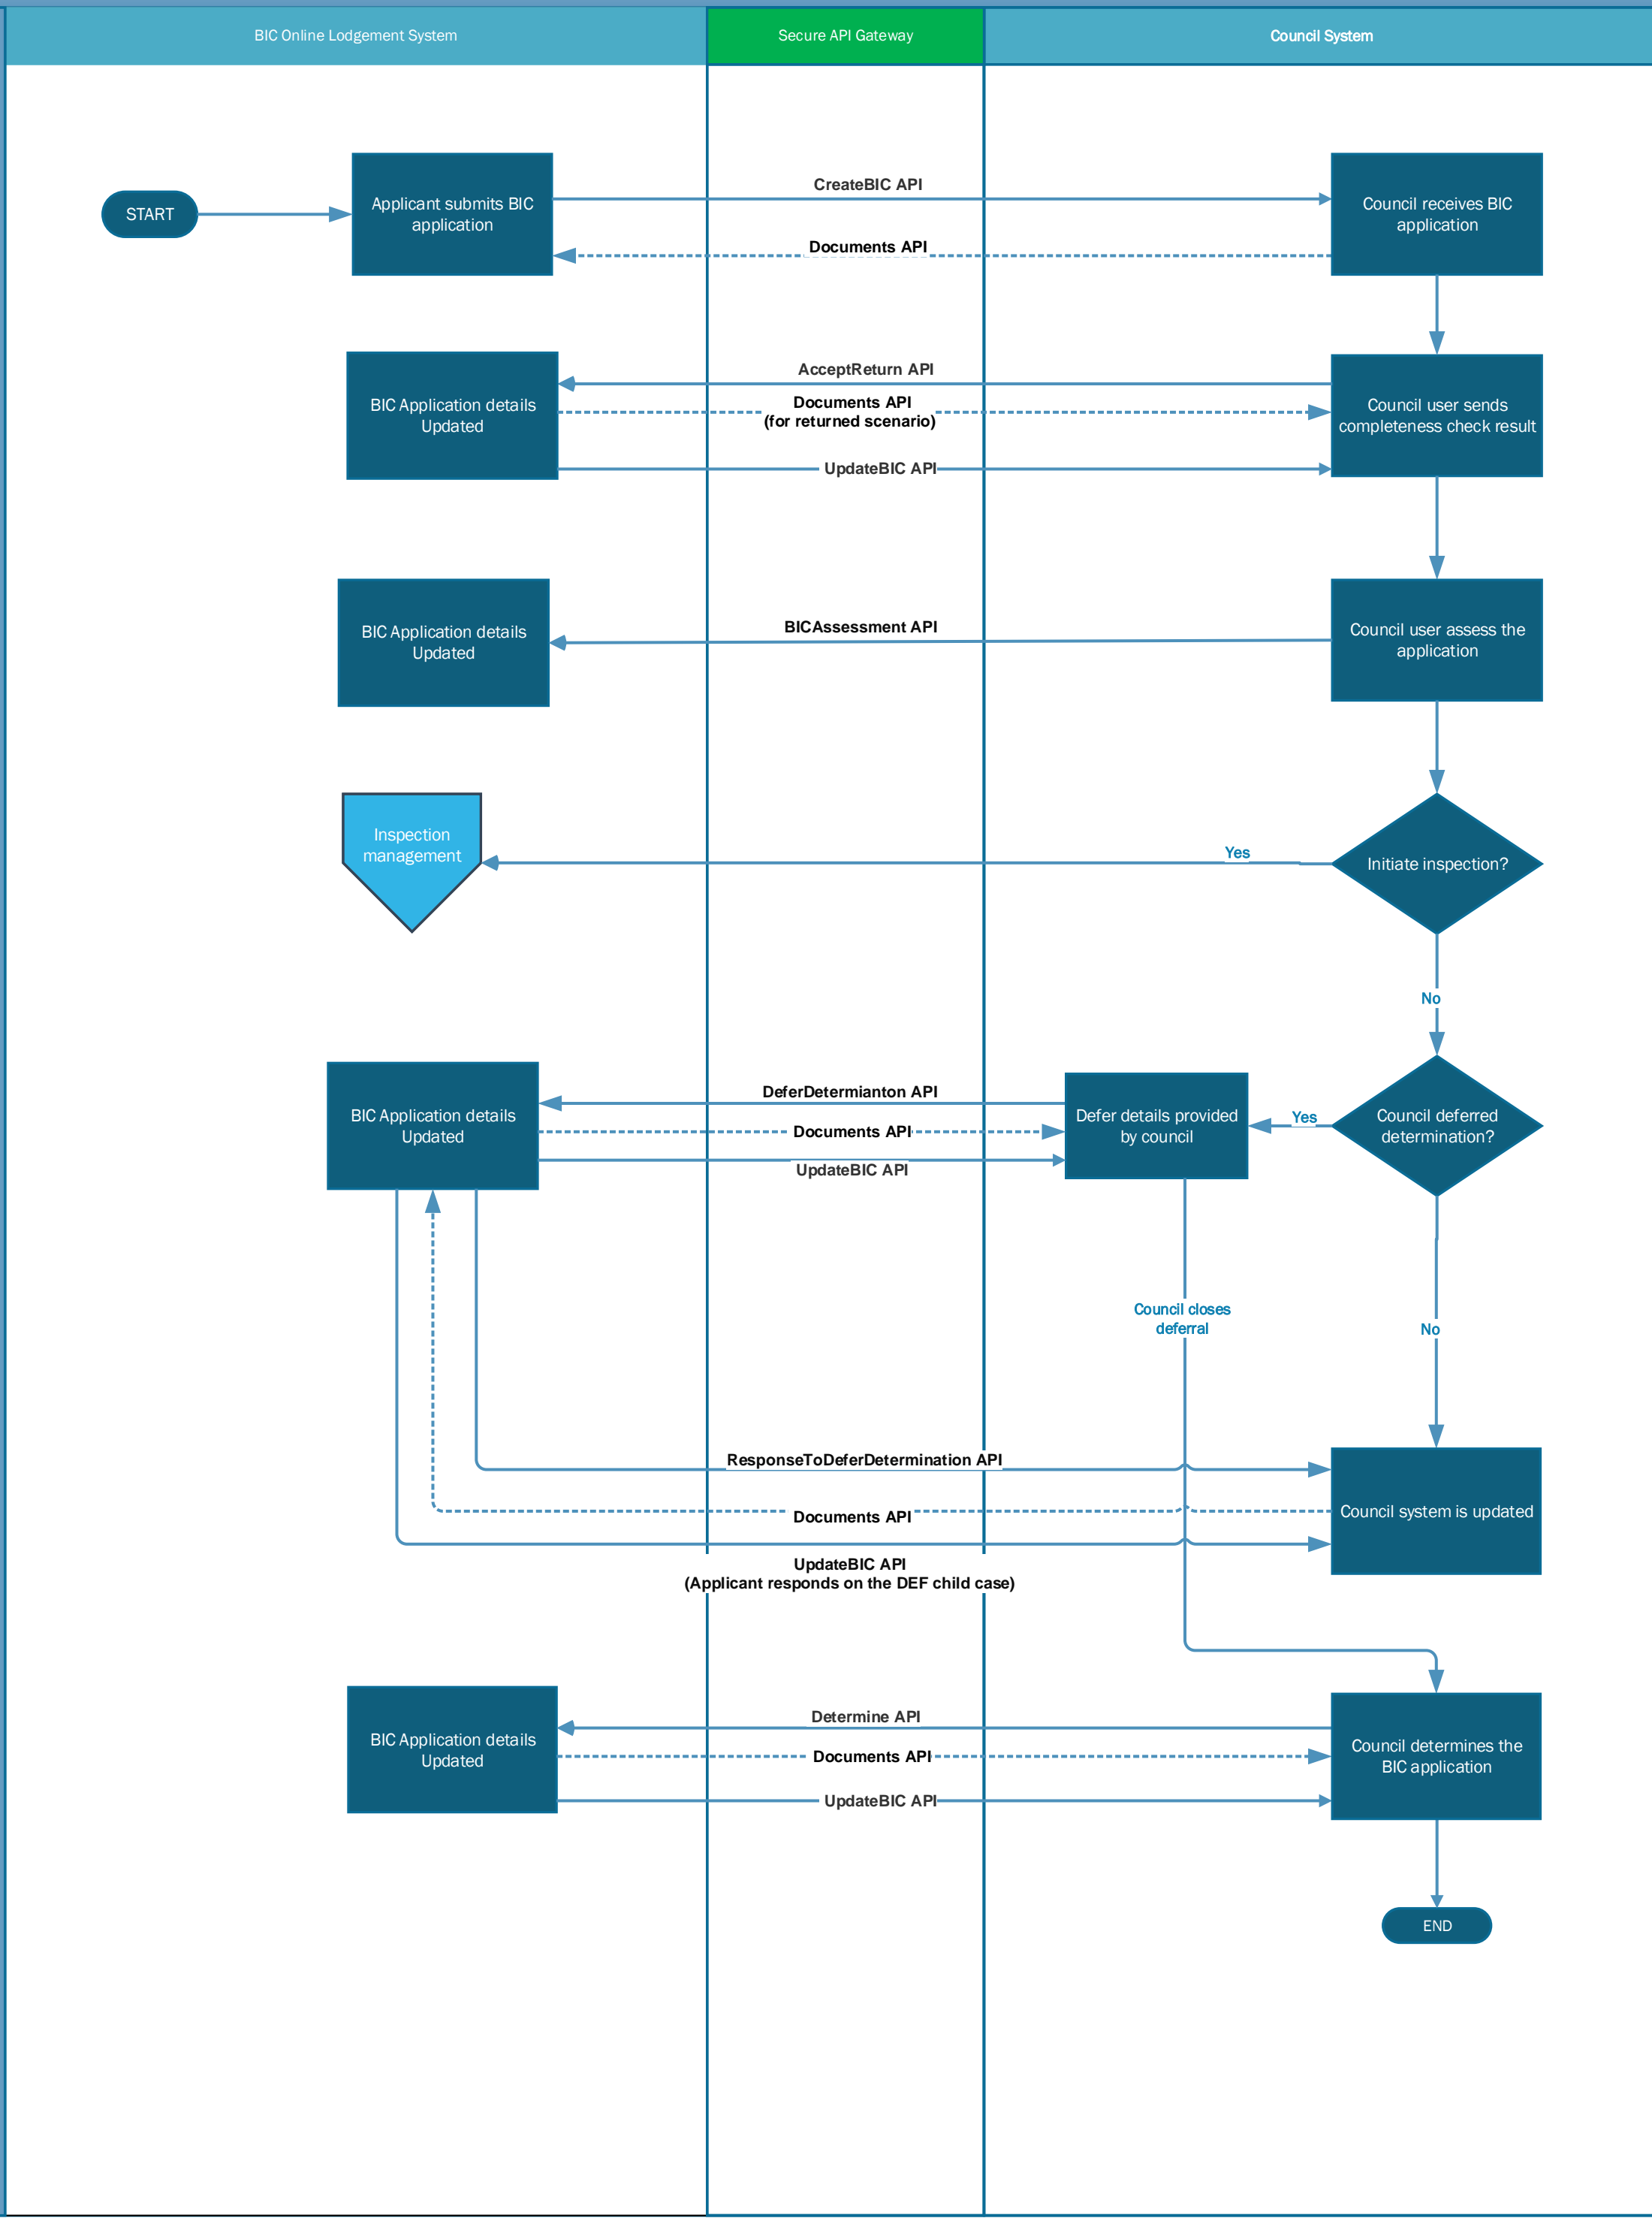

API Integration between BIC Online Lodgement System and Council System

API Integration between BIC Online Lodgement System and Council System

API Integration between BIC Online Lodgement System and Council System

BIC Online Lodgement System

Secure API Gateway

Council System