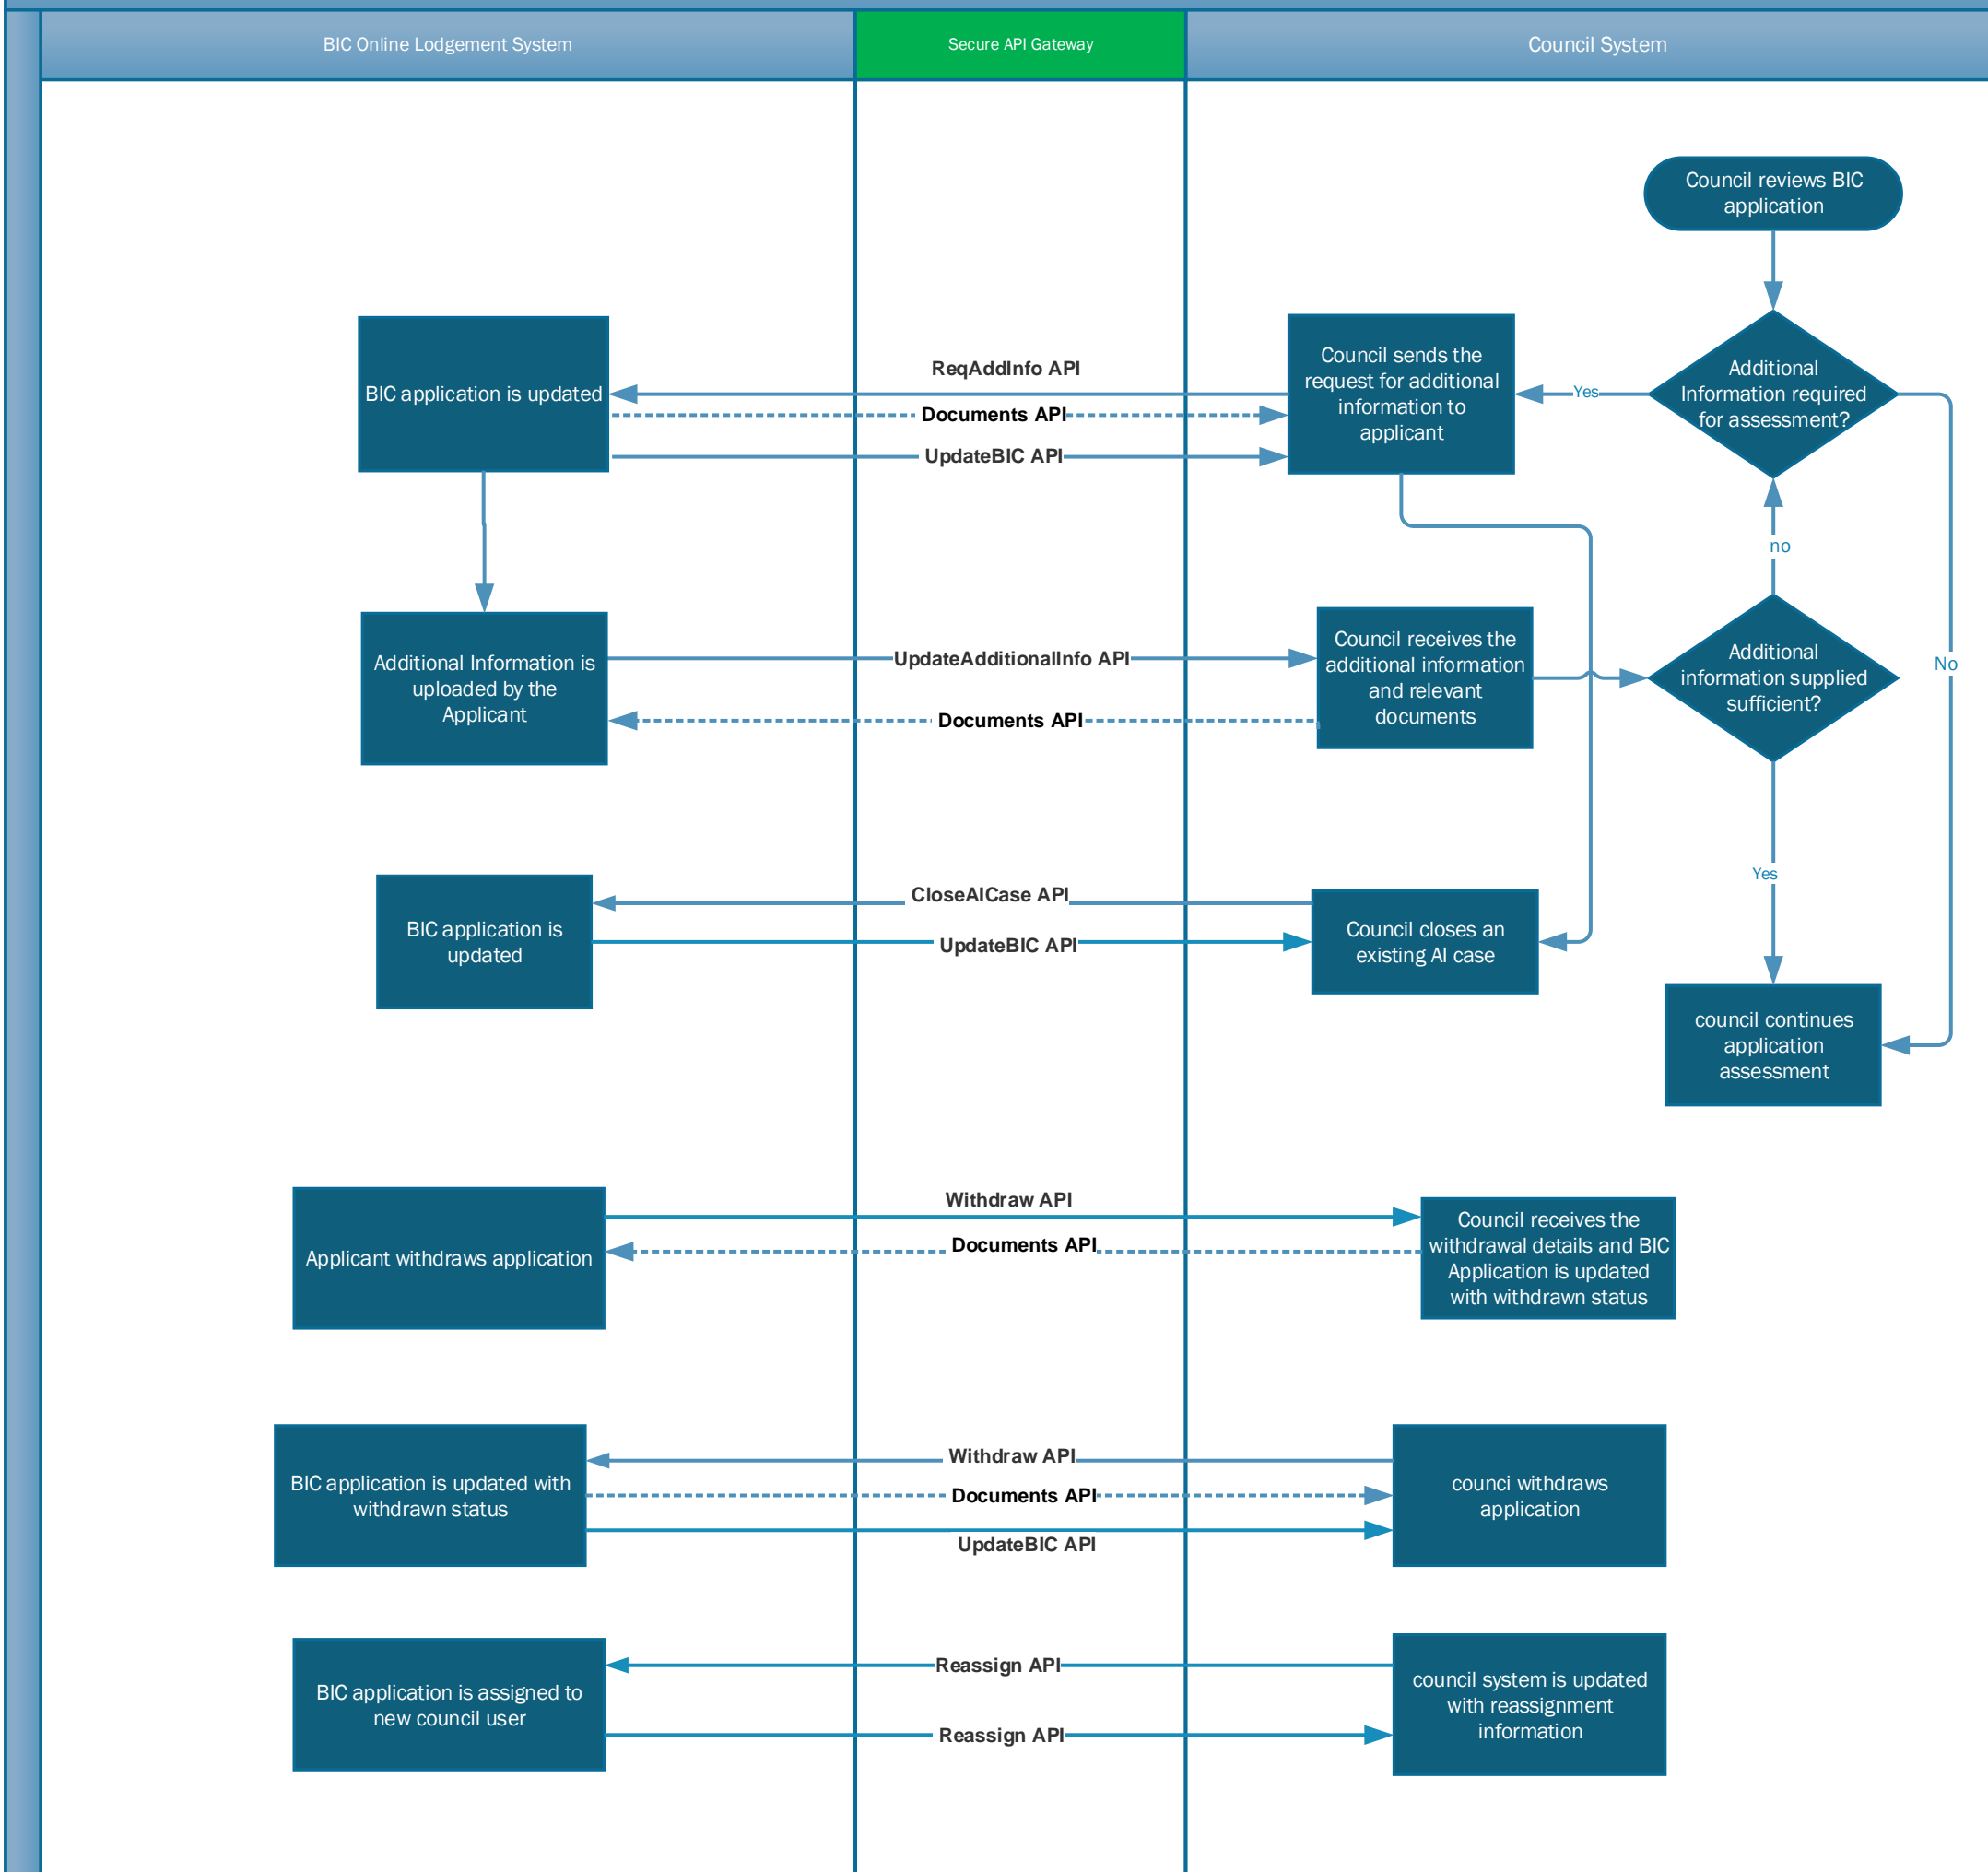

API Integration between BIC Online Lodgement System and Council System

API Integration between BIC Online Lodgement System and Council System

API Integration between BIC Online Lodgement System and Council System

BIC Online Lodgement System

Secure API Gateway

Council System