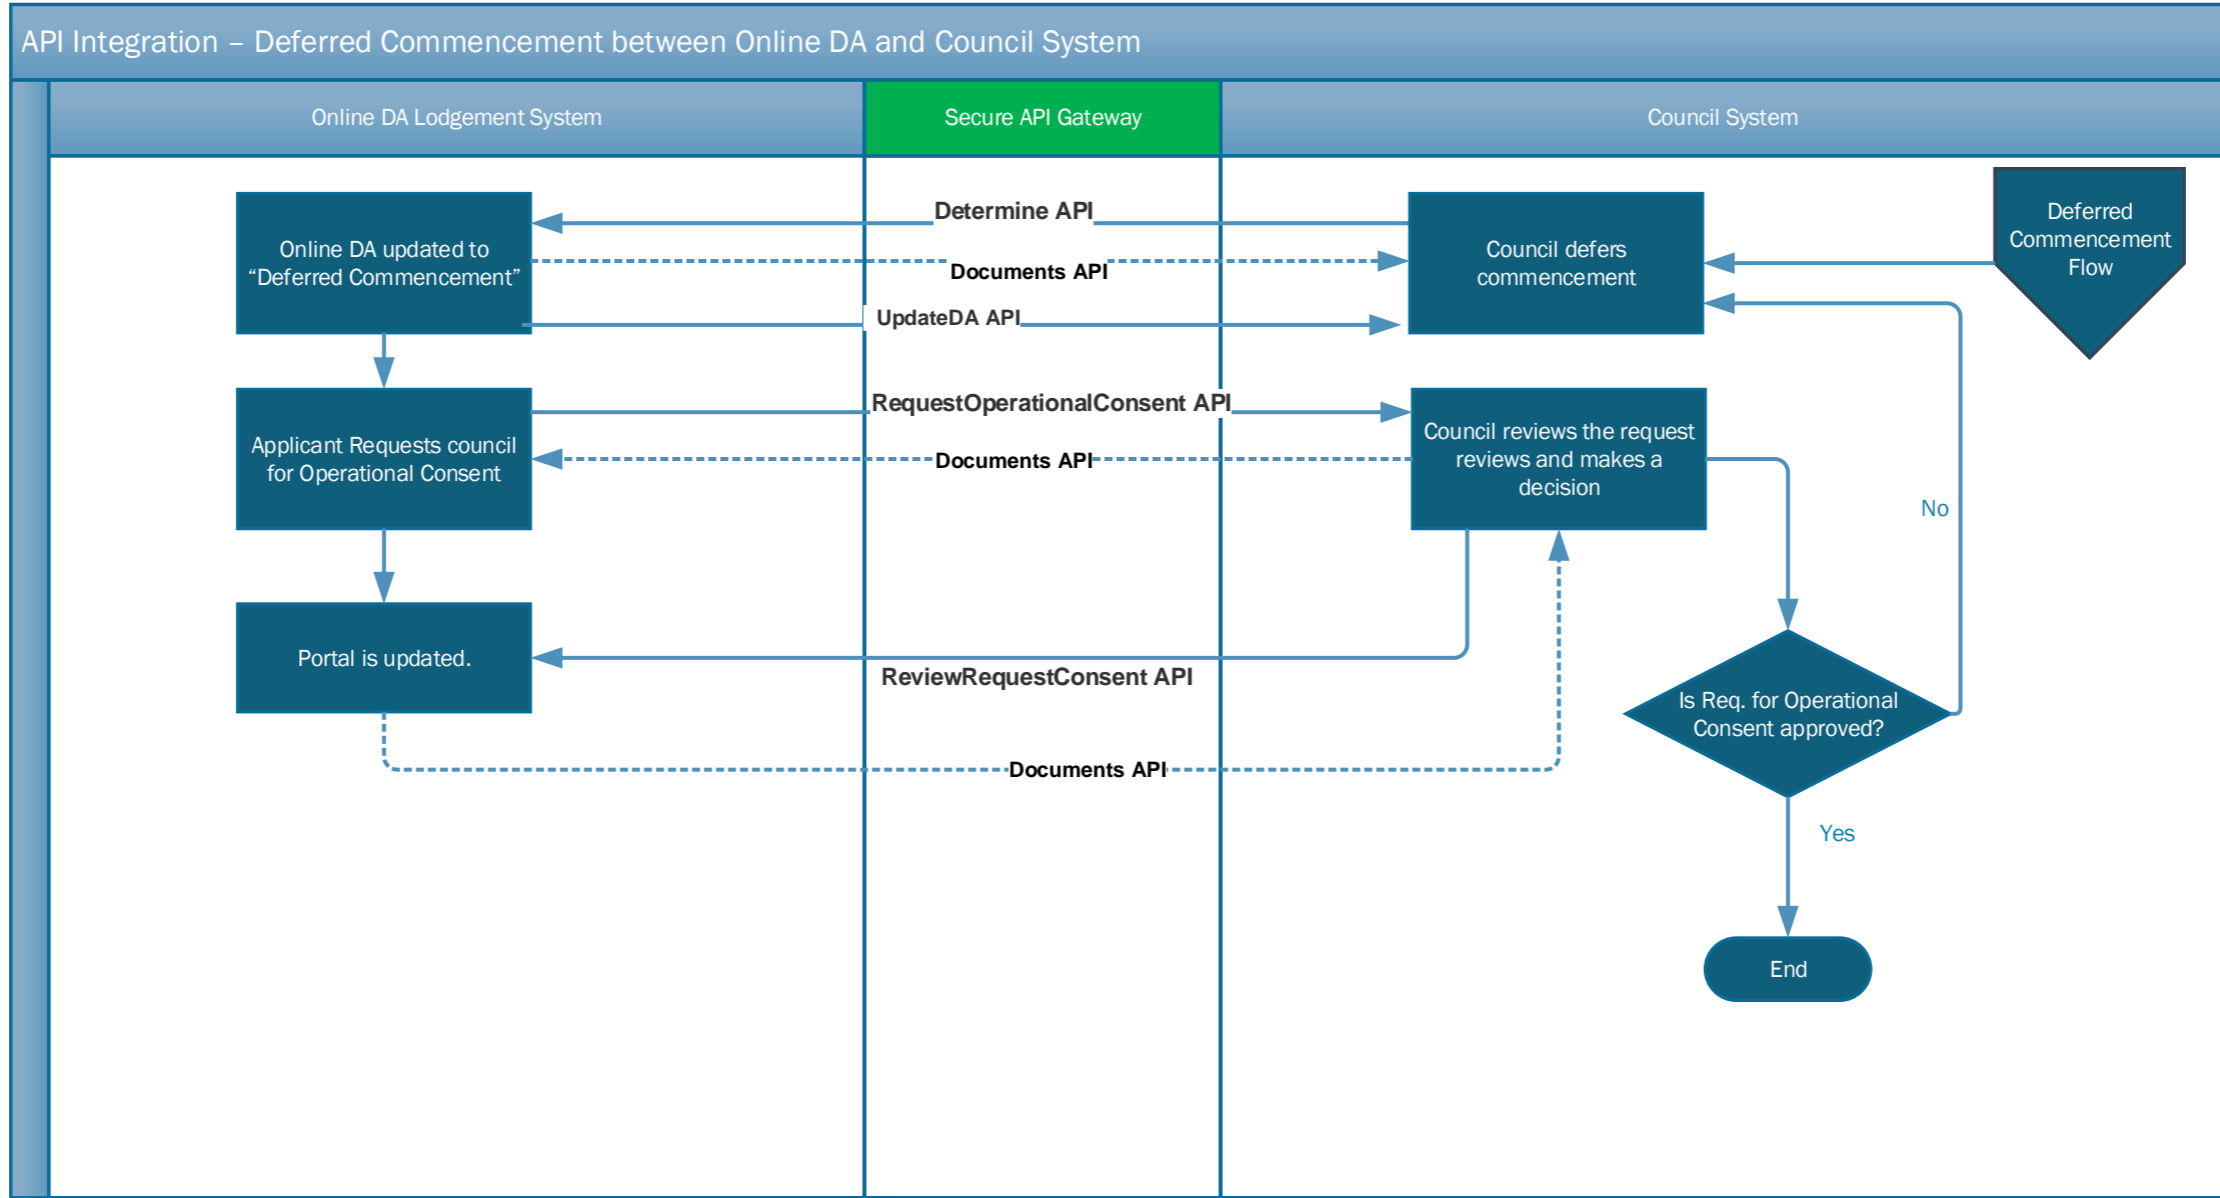

API Integration between Online DA and Council System

API Integration – Exhibition Management between Online DA and Council System

API Integration – Common APIs between Online DA and Council System