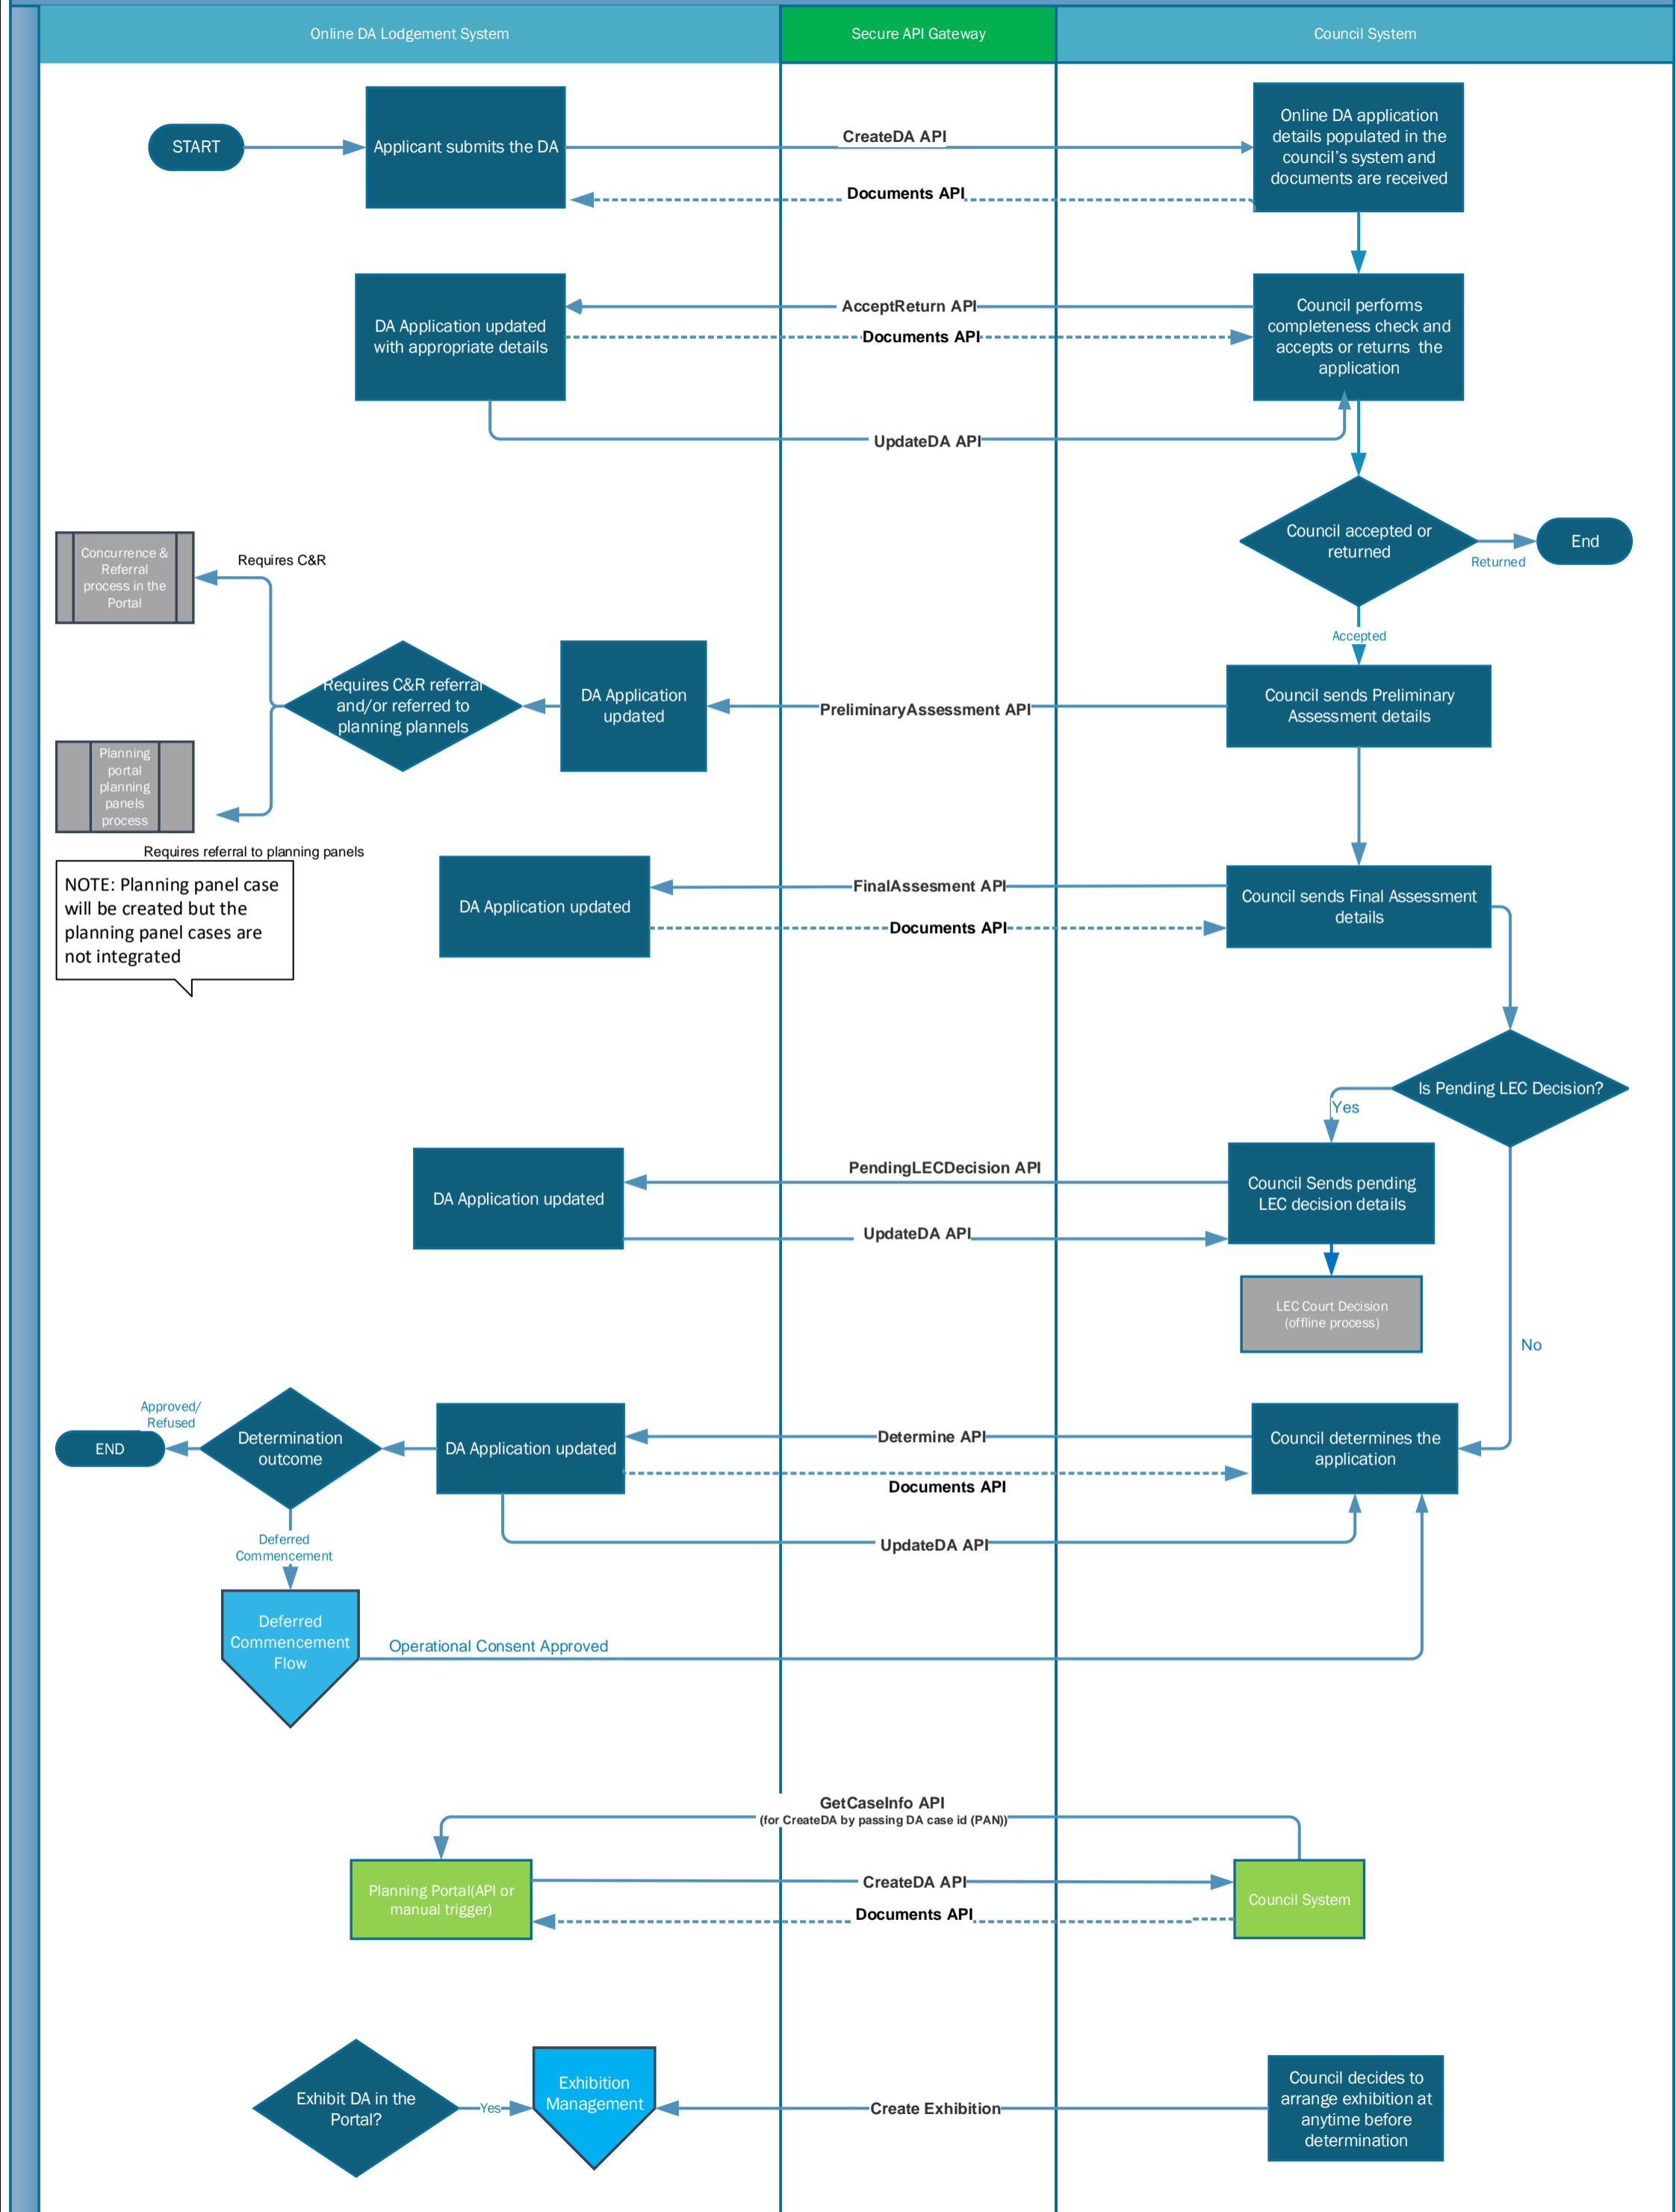

API Integration between Online DA and Council System

API Integration – Exhibition Management between Online DA and Council System

API Integration – Common APIs between Online DA and Council System