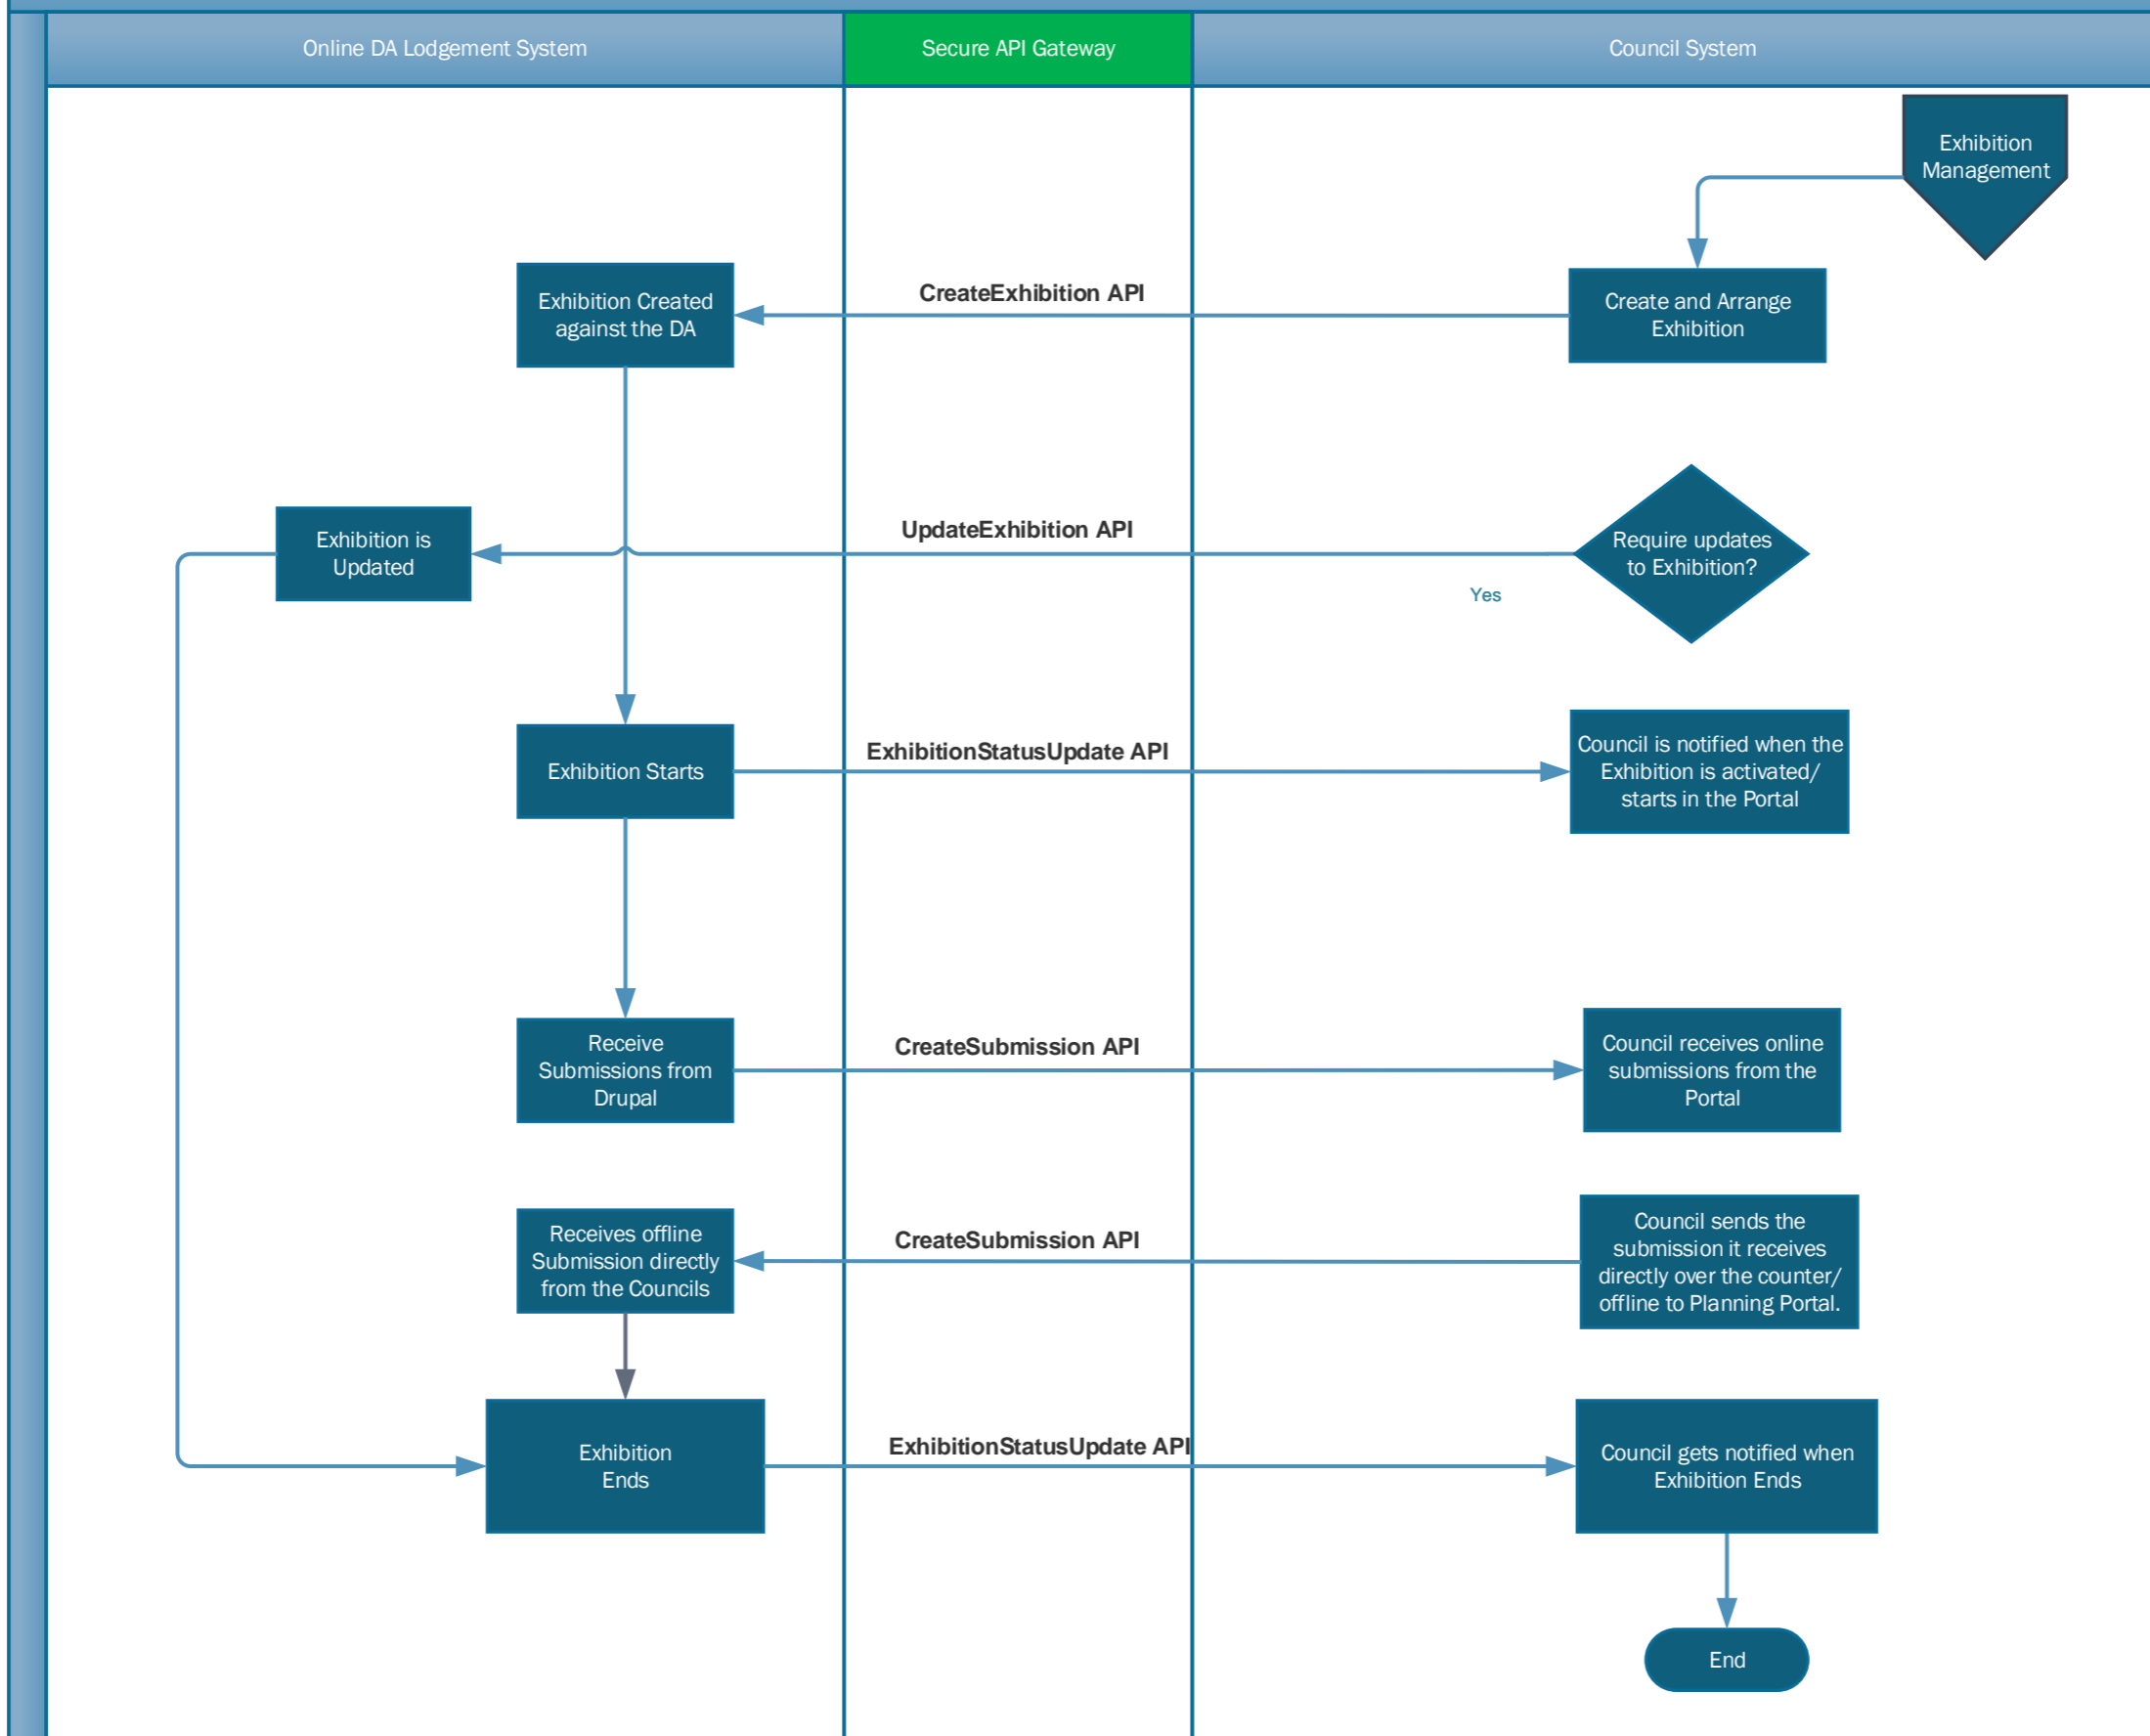

API Integration between Online DA and Council System

API Integration – Exhibition Management between Online DA and Council System

API Integration – Common APIs between Online DA and Council System