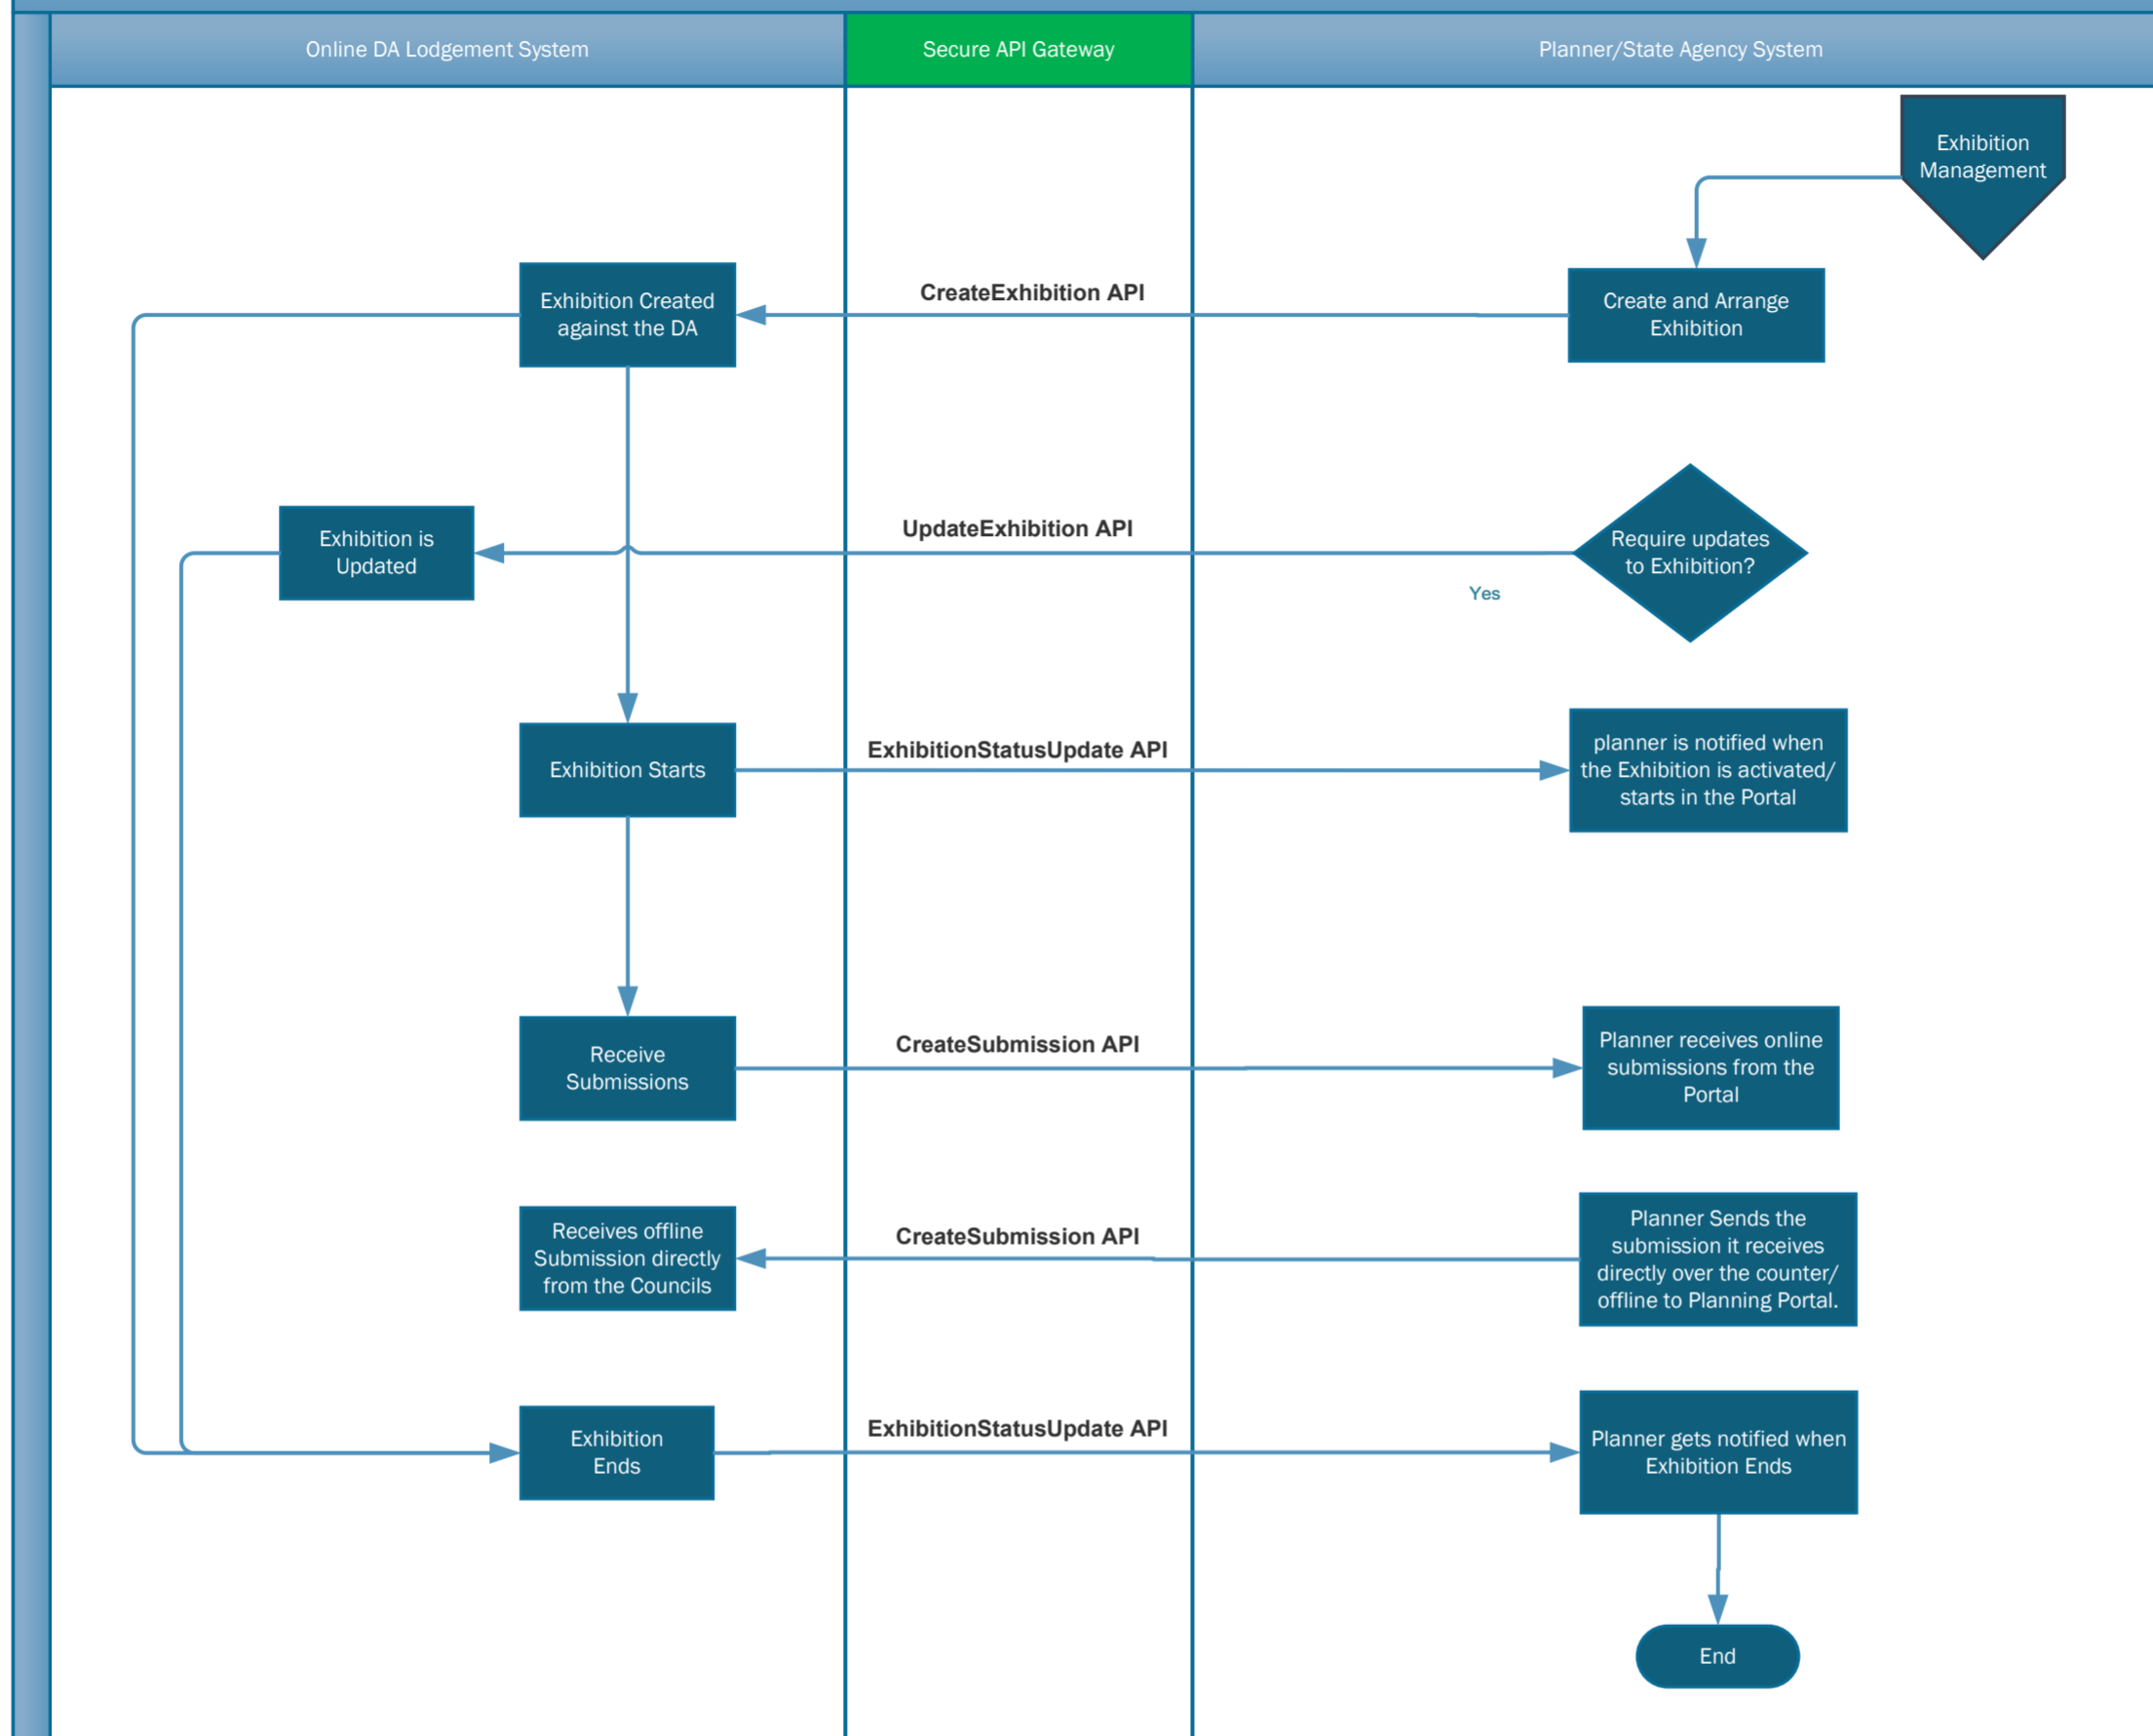

# API Integration between Online DA and Planner/state agency System

C&R and Planning Panel processes directly performed in the Portal (i.e. not in scope for APIs)

Subprocess presented separately.

API Integration – Exhibition Management between Online DA and Planner/state agency System

API introduced in Online DA V1

API introduced in Online DA V2

C&R and Planning Panel processes directly performed in the Portal (i.e. not in scope for APIs)

Subprocess presented separately.

API introduced in Online DA V1

API introduced in Online DA V2

C&R and Planning Panel processes directly performed in the Portal (i.e. not in scope for APIs)

Subprocess presented separately.

Integration - Exhibition Management between Online DA and Planner/state agency System

API introduced in Online DA V1

API introduced in Online DA V2

C&R and Planning Panel processes directly performed in the Portal (i.e. not in scope for APIs)

Subprocess presented separately.

API Integration – Amendment request between State DA (new and Mod) and Planner/Agency System Flow