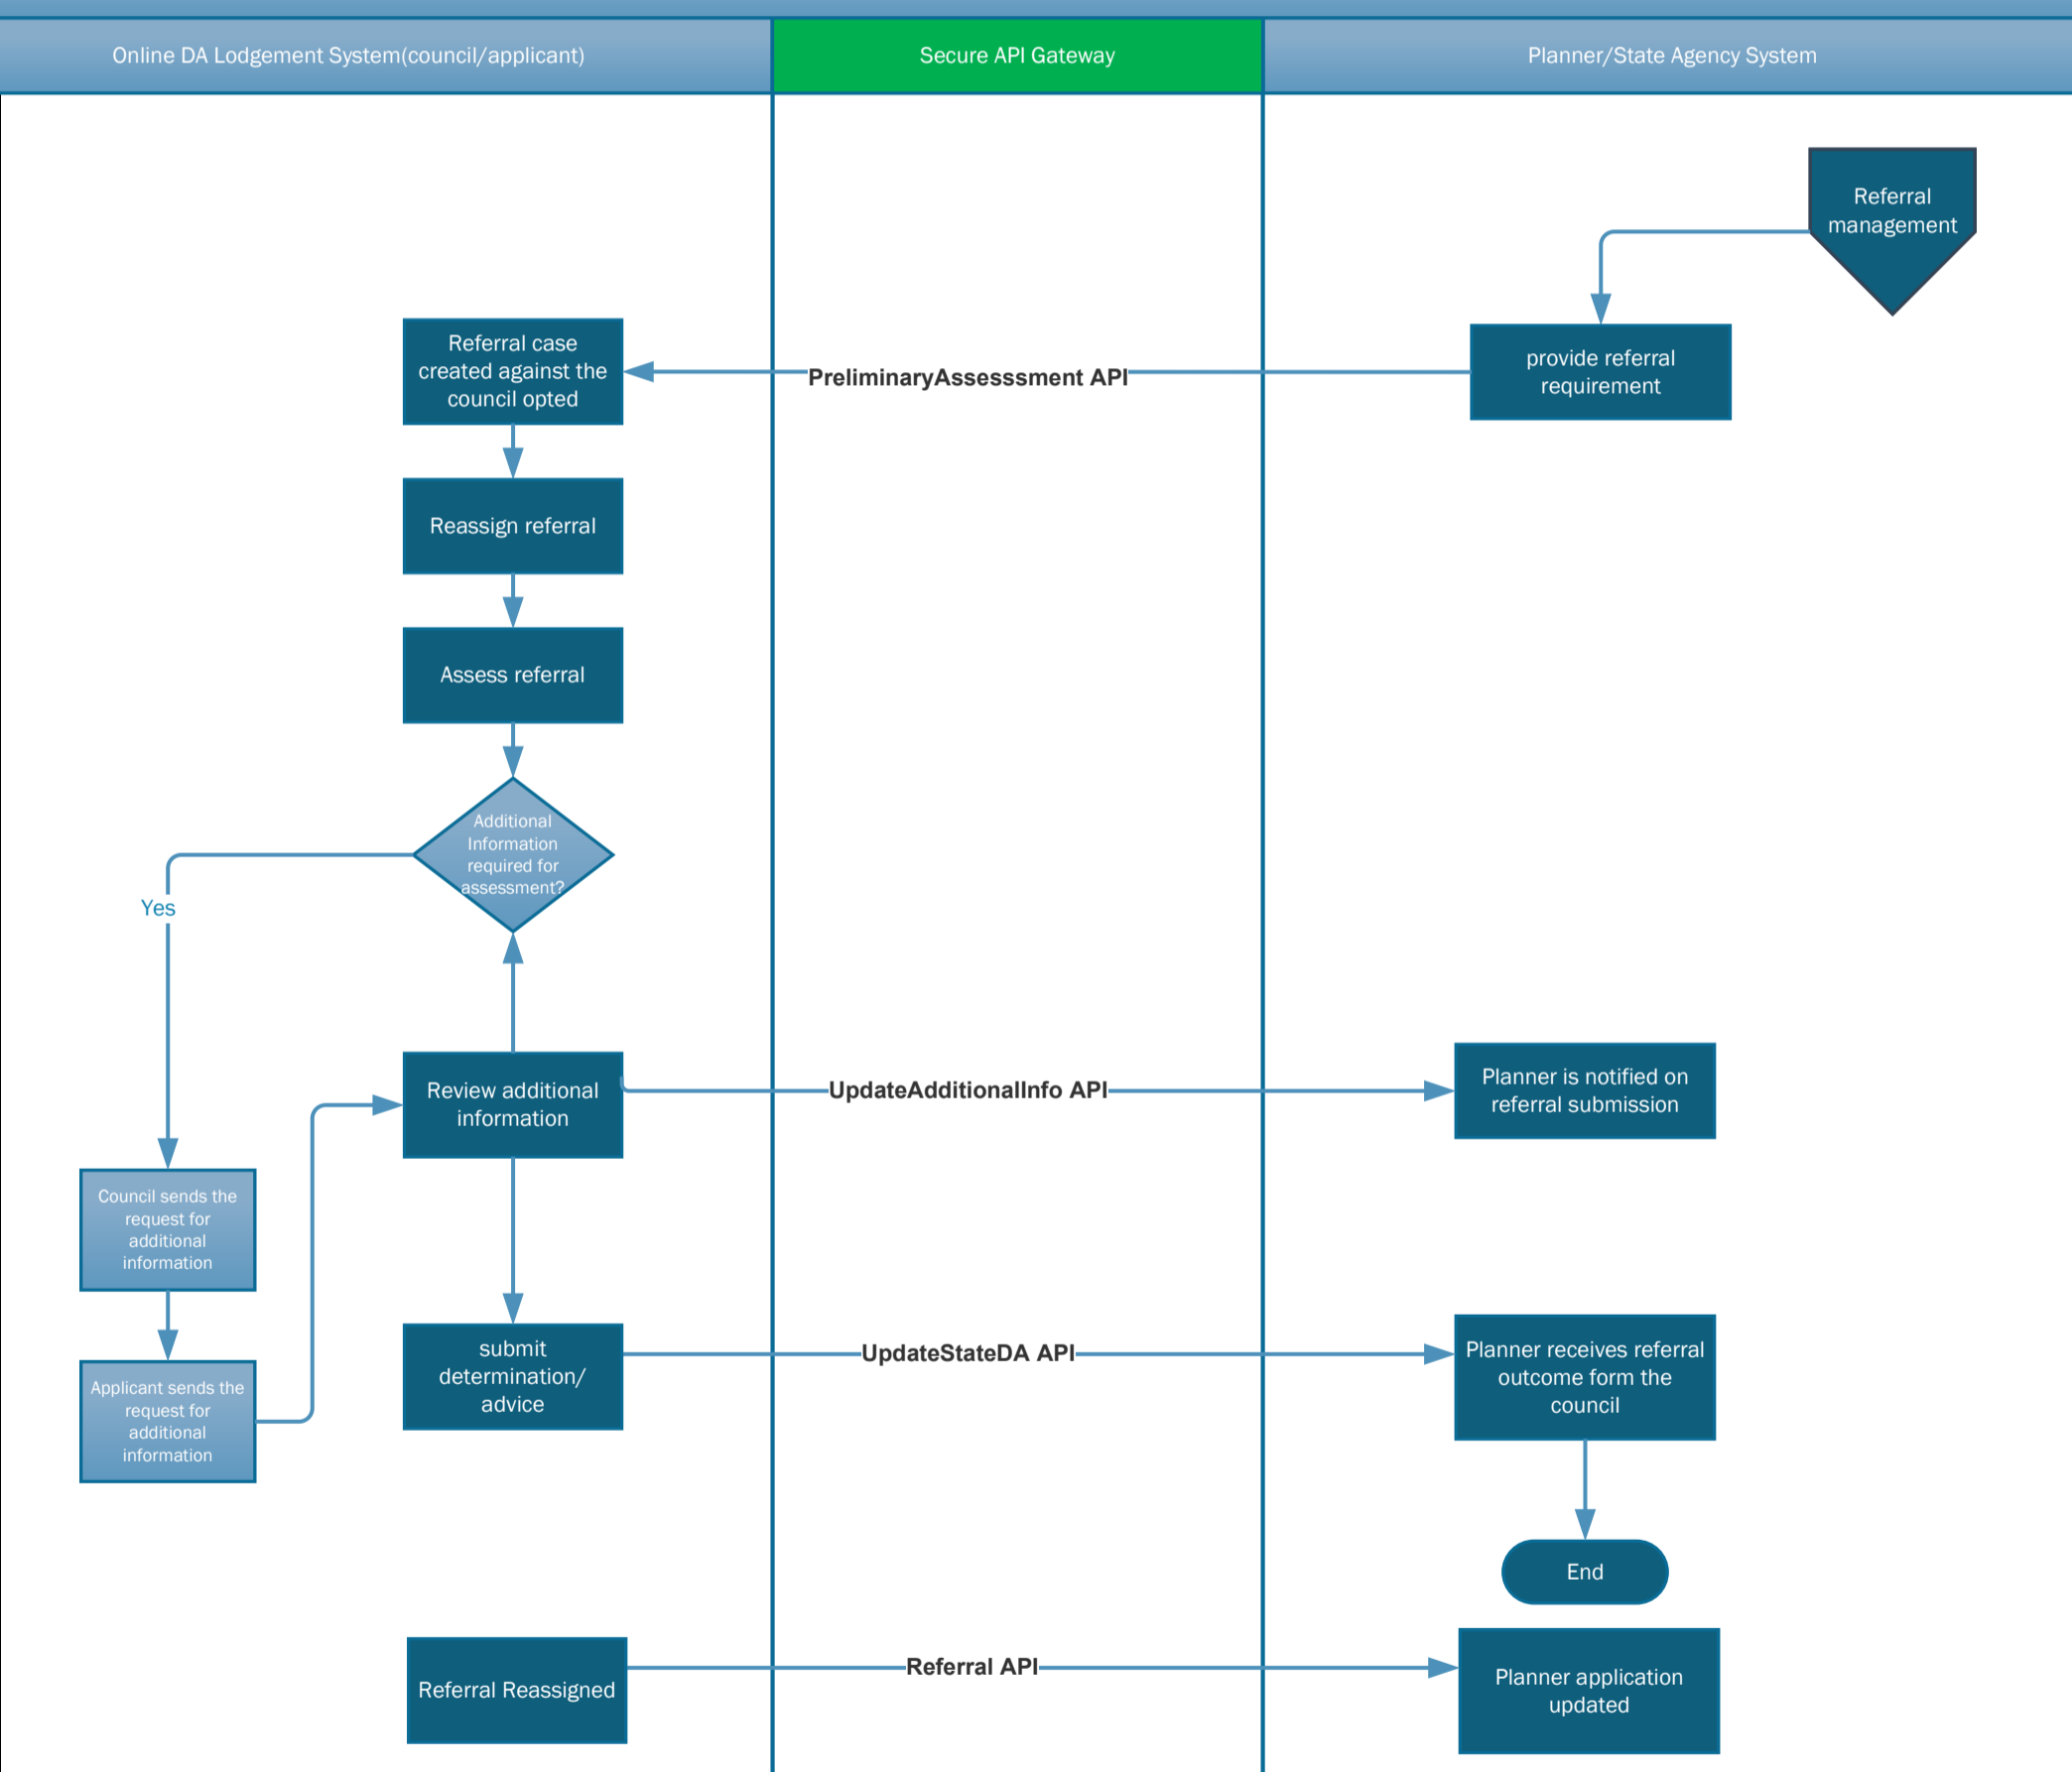

# API Integration between Online DA and Planner/state agency System

C&R and Planning Panel processes directly performed in the Portal (i.e. not in scope for APIs)

Subprocess presented separately.

API Integration – Exhibition Management between Online DA and Planner/state agency System

API introduced in Online DA V1

API introduced in Online DA V2

C&R and Planning Panel processes directly performed in the Portal (i.e. not in scope for APIs)

Subprocess presented separately.

API introduced in Online DA V1

API introduced in Online DA V2

C&R and Planning Panel processes directly performed in the Portal (i.e. not in scope for APIs)

Subprocess presented separately.

Integration - Exhibition Management between Online DA and Planner/state agency System

API introduced in Online DA V1

API introduced in Online DA V2

C&R and Planning Panel processes directly performed in the Portal (i.e. not in scope for APIs)

Subprocess presented separately.

API Integration – Amendment request between State DA (new and Mod) and Planner/Agency System Flow