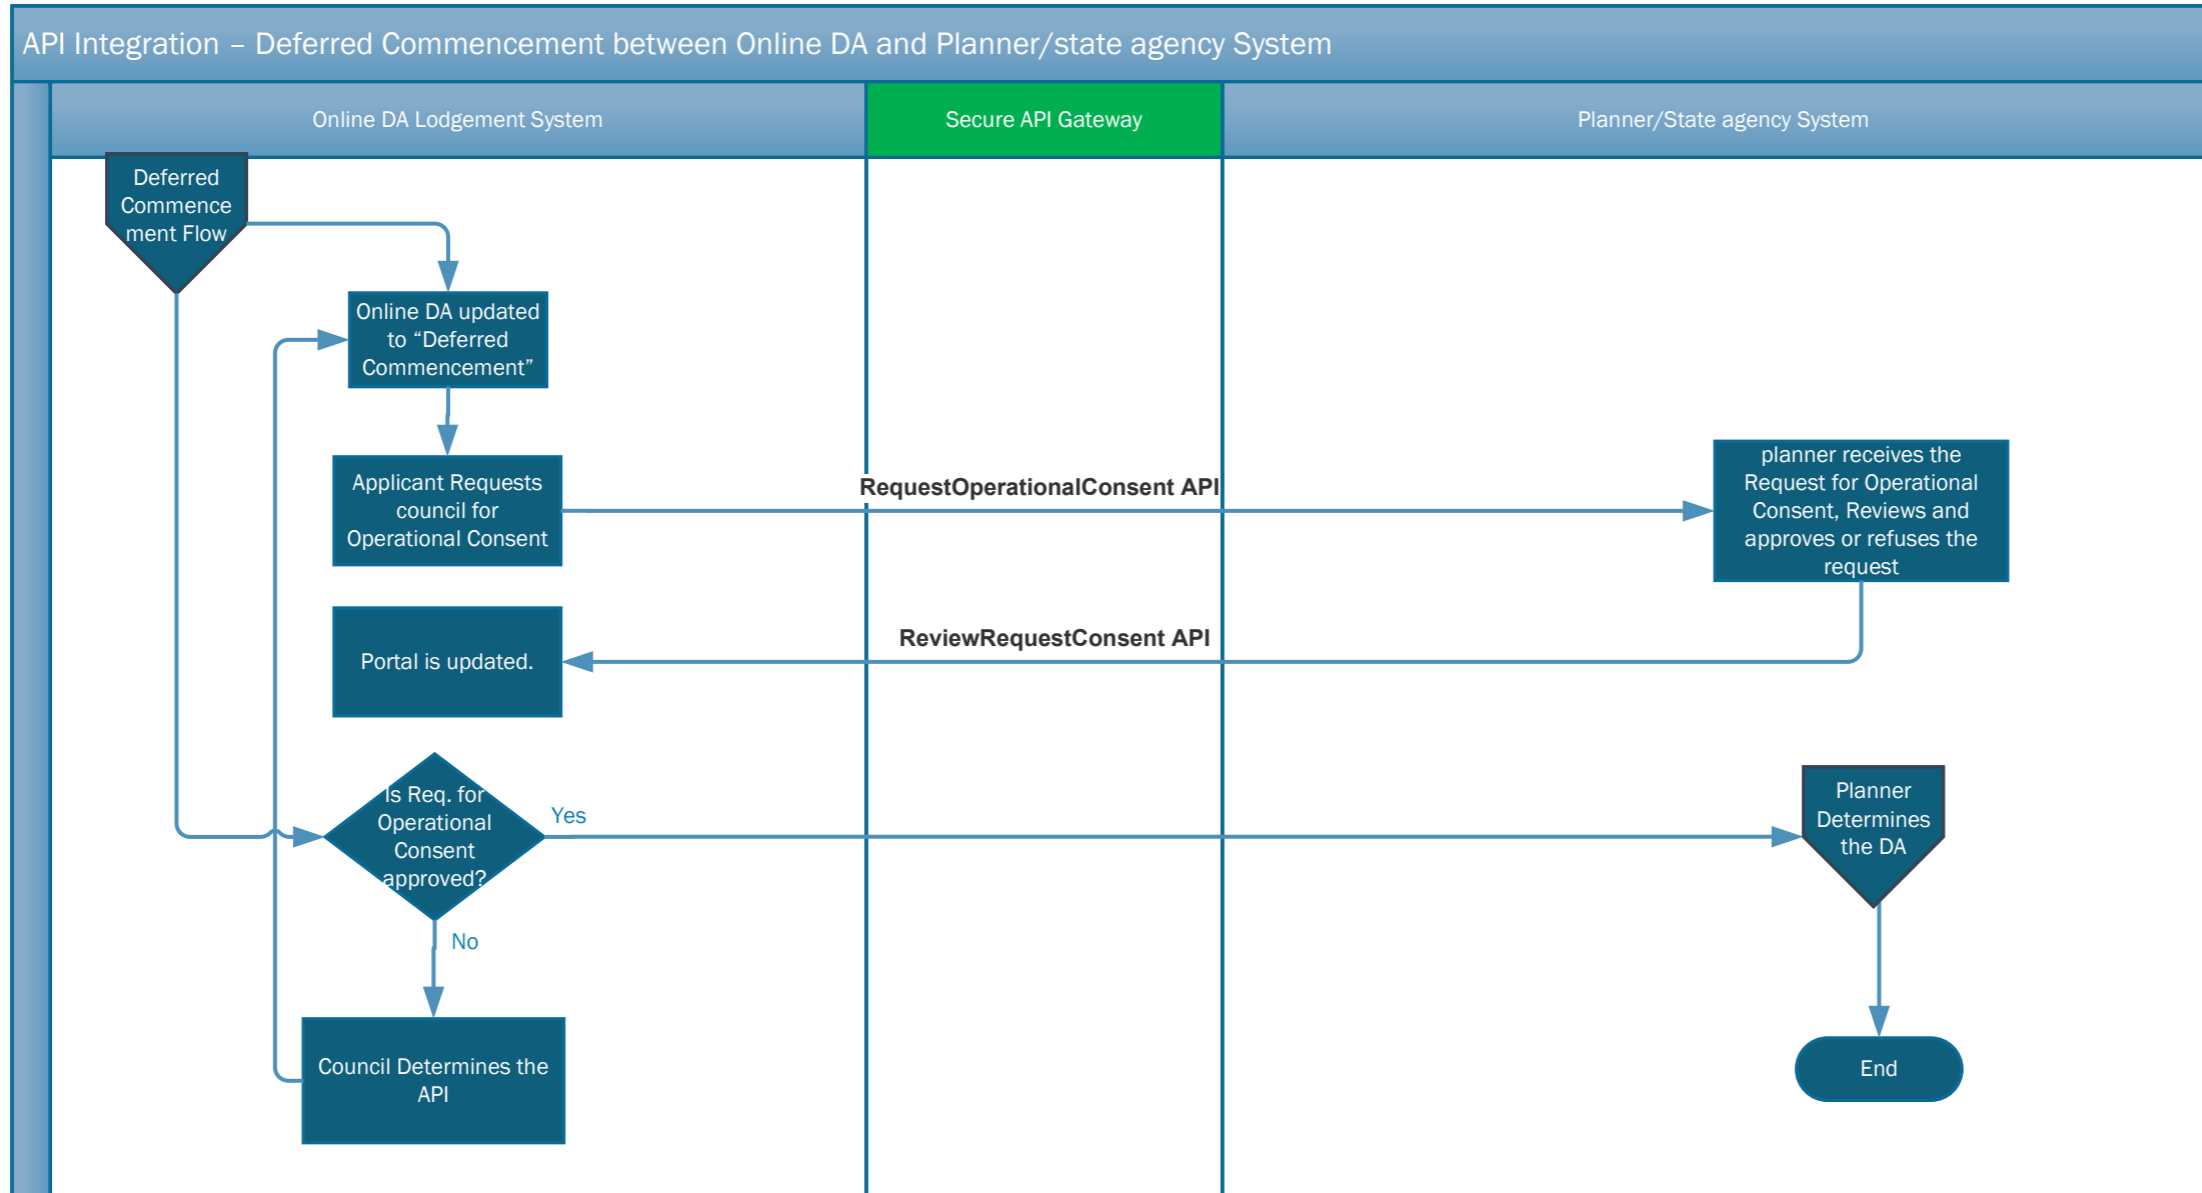

# API Integration between Online DA and Planner/state agency System

C&R and Planning Panel processes directly performed in the Portal (i.e. not in scope for APIs)

Subprocess presented separately.

API Integration – Exhibition Management between Online DA and Planner/state agency System

API introduced in Online DA V1

API introduced in Online DA V2

C&R and Planning Panel processes directly performed in the Portal (i.e. not in scope for APIs)

Subprocess presented separately.

API introduced in Online DA V1

API introduced in Online DA V2

C&R and Planning Panel processes directly performed in the Portal (i.e. not in scope for APIs)

Subprocess presented separately.

Integration - Exhibition Management between Online DA and Planner/state agency System

API introduced in Online DA V1

API introduced in Online DA V2

C&R and Planning Panel processes directly performed in the Portal (i.e. not in scope for APIs)

Subprocess presented separately.

API Integration – Amendment request between State DA (new and Mod) and Planner/Agency System Flow