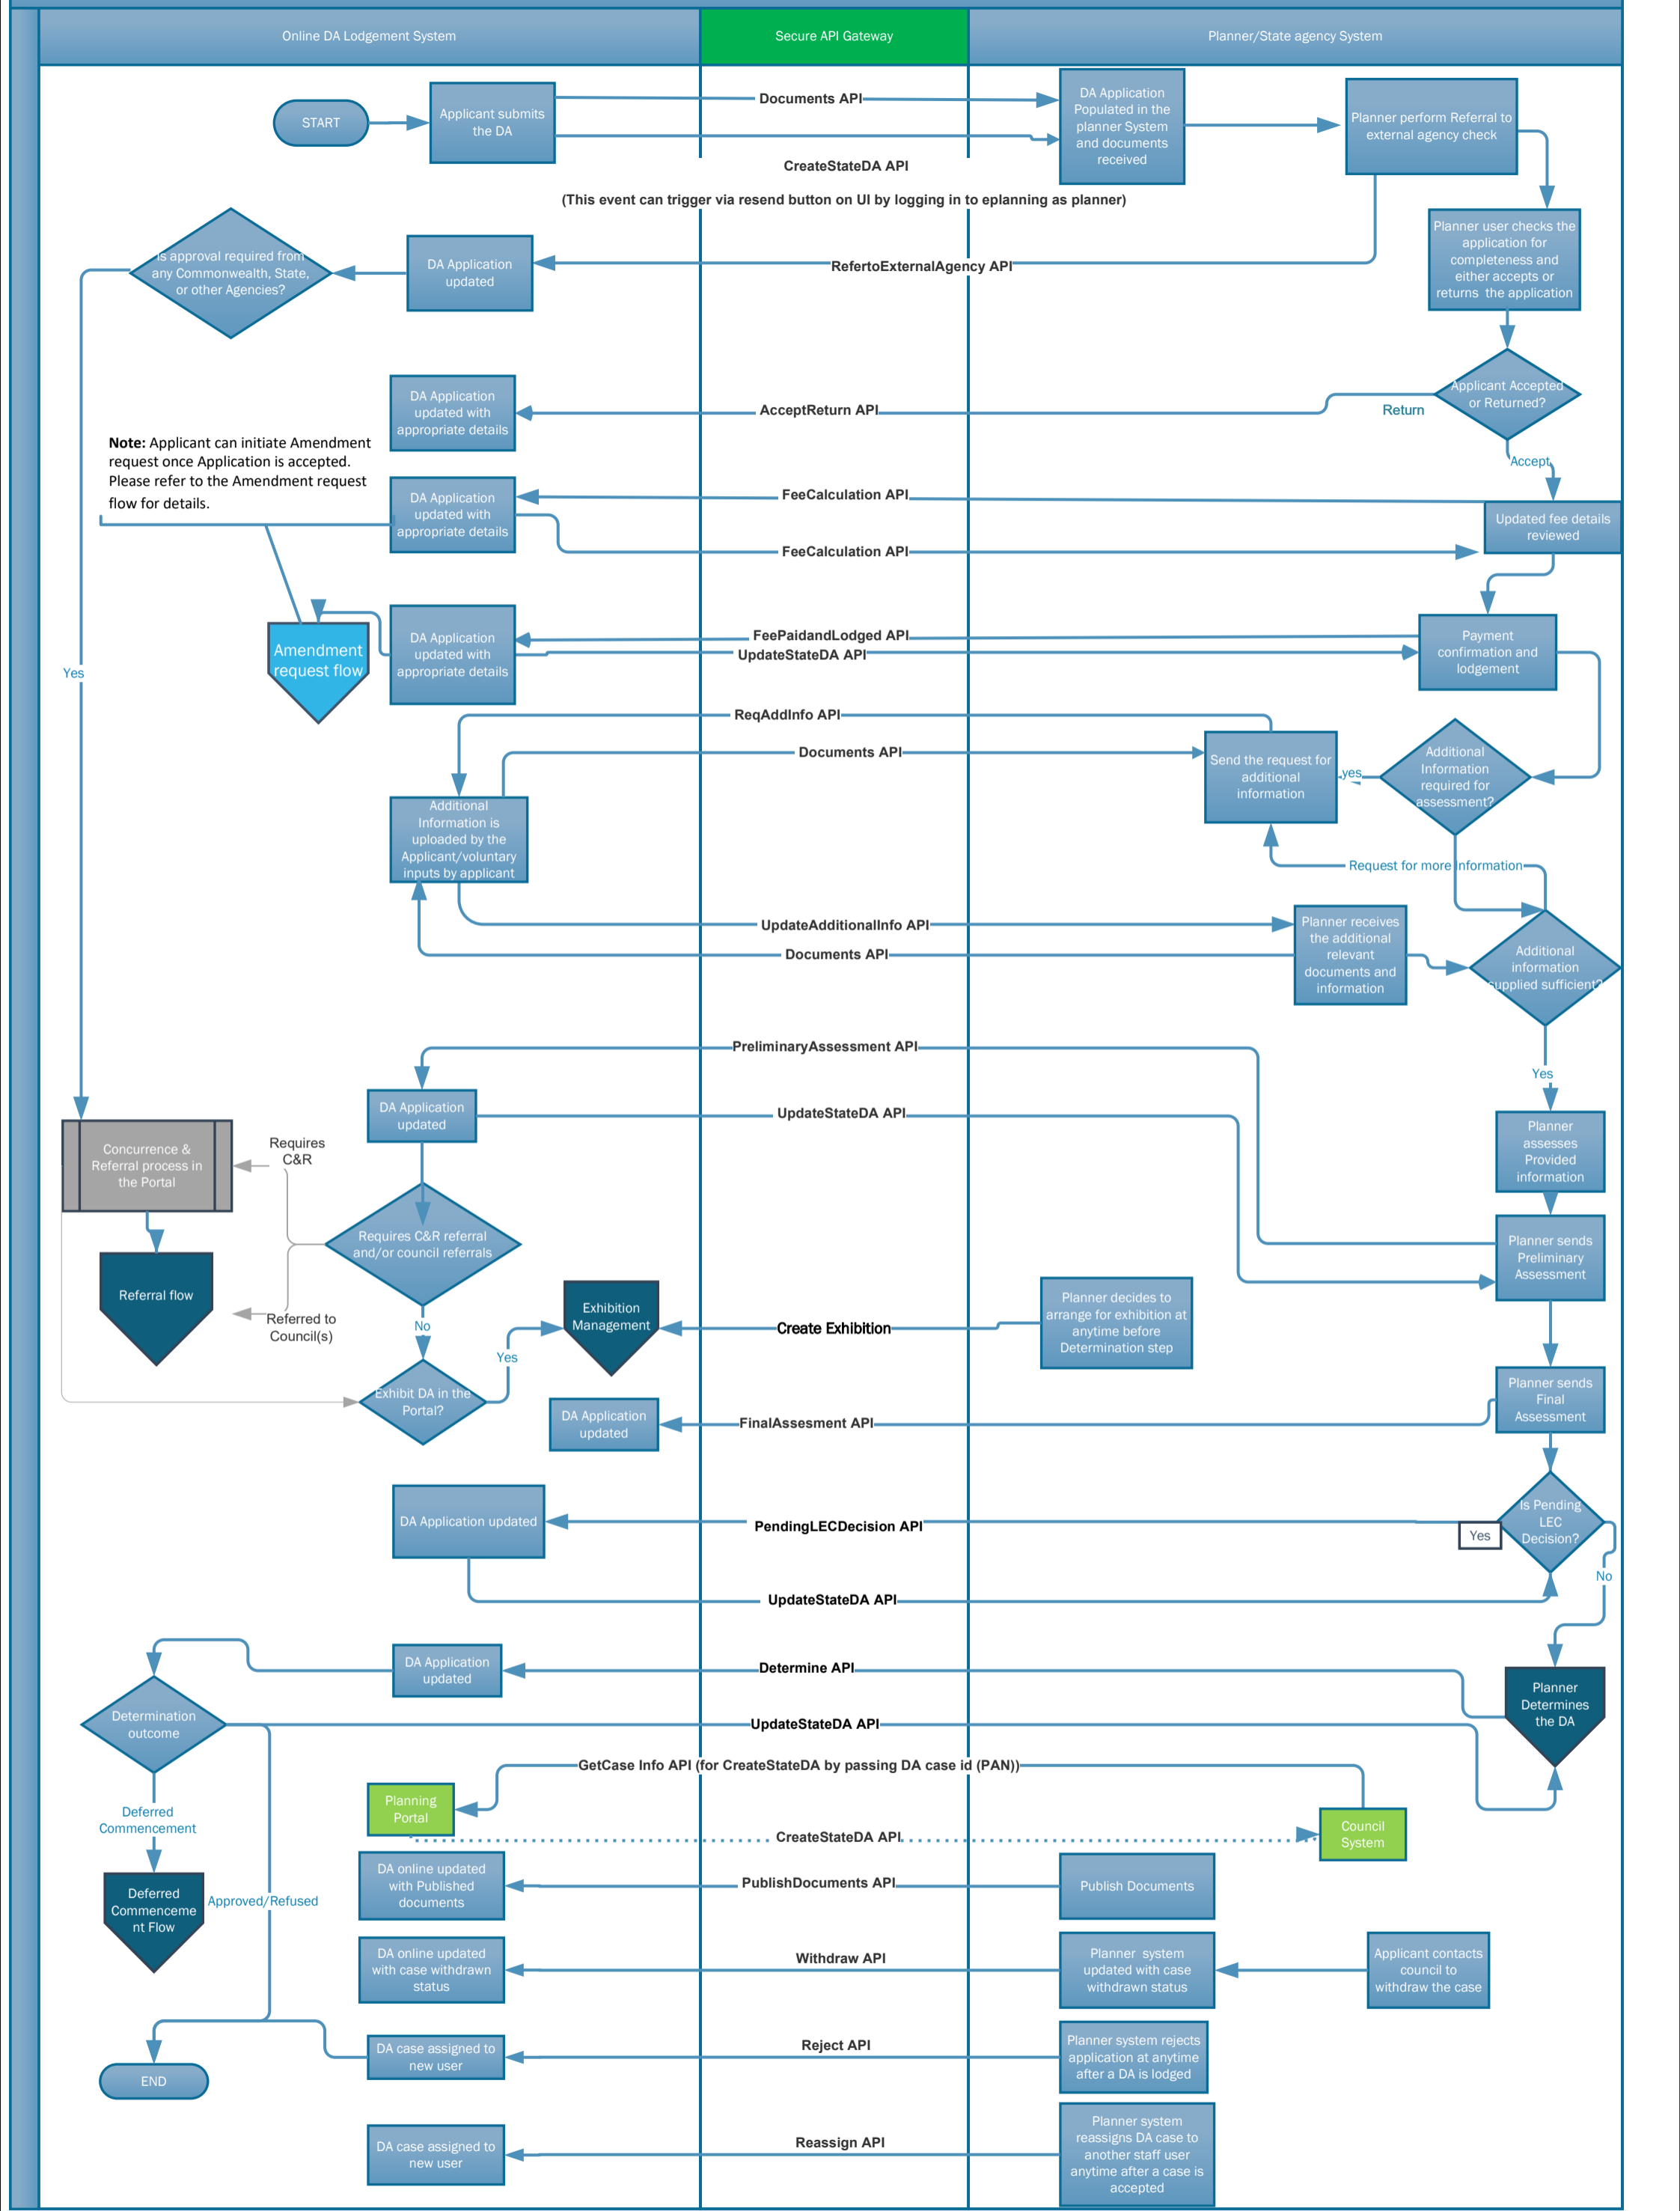

# API Integration between Online DA and Planner/state agency System

C&R and Planning Panel processes directly performed in the Portal (i.e. not in scope for APIs)

Subprocess presented separately.

API Integration – Exhibition Management between Online DA and Planner/state agency System

API introduced in Online DA V1

API introduced in Online DA V2

C&R and Planning Panel processes directly performed in the Portal (i.e. not in scope for APIs)

Subprocess presented separately.

API introduced in Online DA V1

API introduced in Online DA V2

C&R and Planning Panel processes directly performed in the Portal (i.e. not in scope for APIs)

Subprocess presented separately.

Integration - Exhibition Management between Online DA and Planner/state agency System

API introduced in Online DA V1

API introduced in Online DA V2

C&R and Planning Panel processes directly performed in the Portal (i.e. not in scope for APIs)

Subprocess presented separately.

API Integration – Amendment request between State DA (new and Mod) and Planner/Agency System Flow