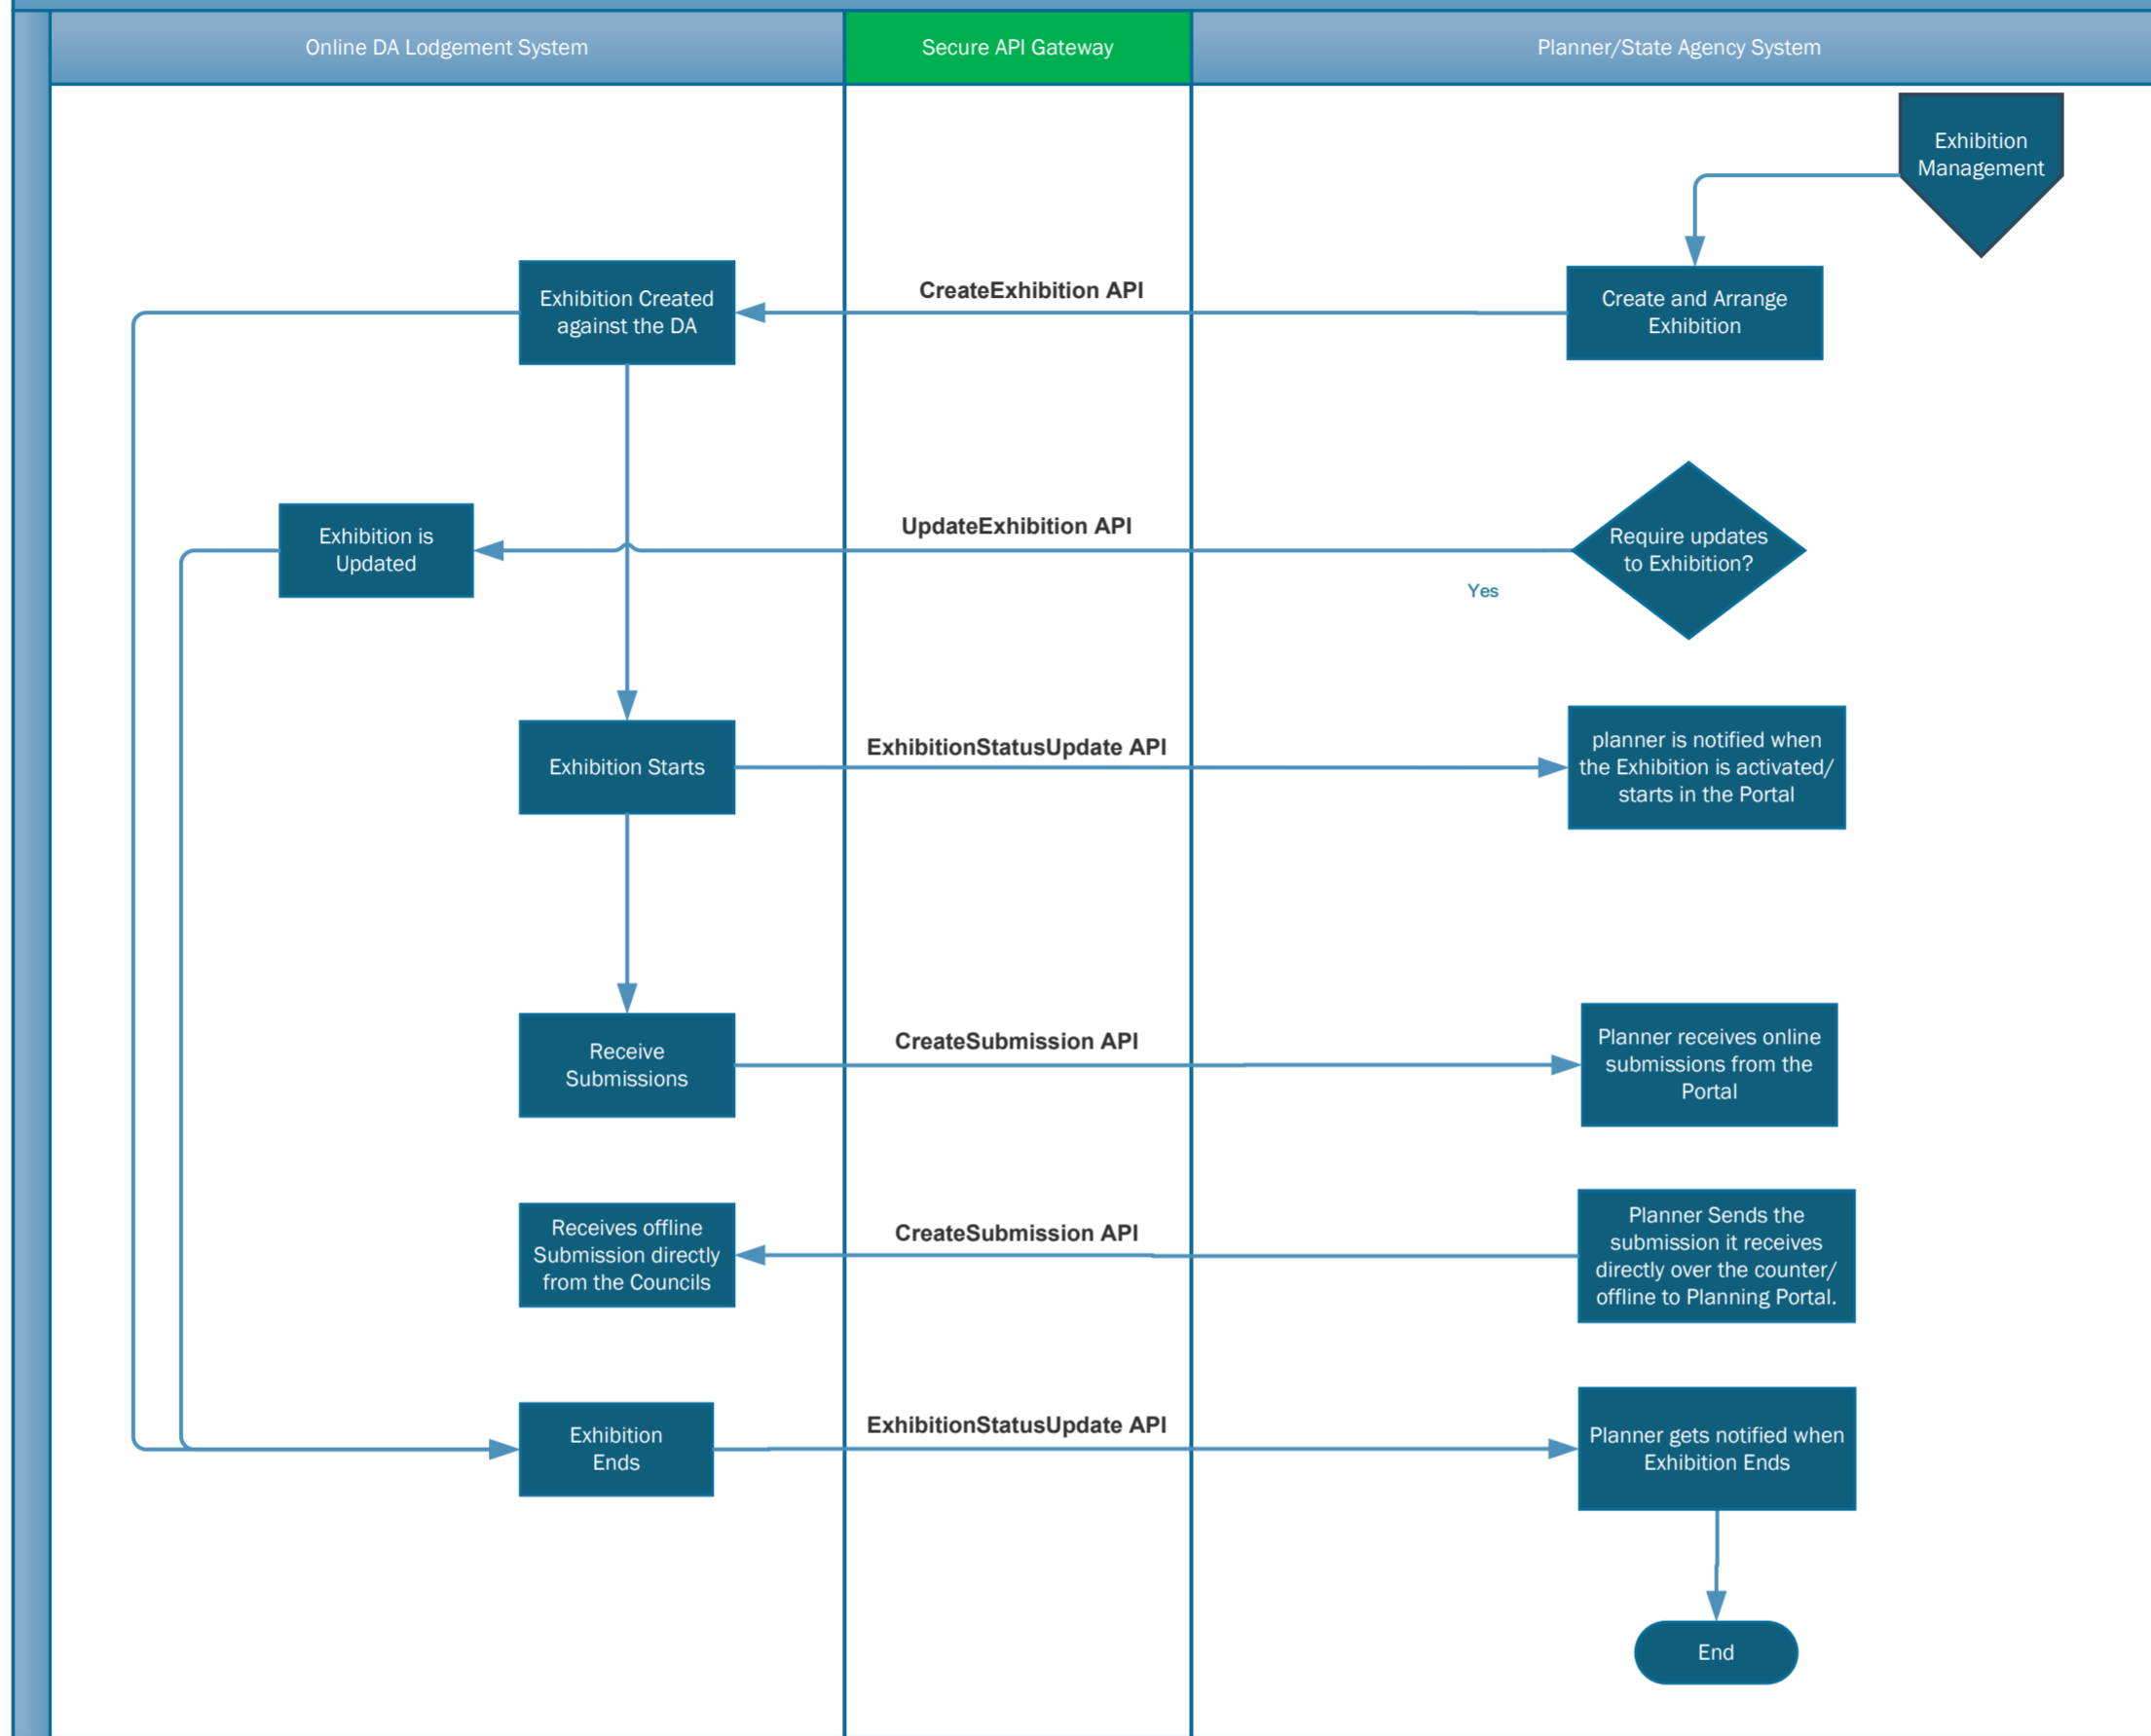

API introduced in Online DA V1

API introduced in Online DA V2

C&R and Planning Panel processes directly performed in the Portal (i.e. not in scope for APIs)

Subprocess presented separately.

API Integration – Exhibition Management between Online DA and Planner/state agency System

API introduced in Online DA V1

API introduced in Online DA V2

C&R and Planning Panel processes directly performed in the Portal (i.e. not in scope for APIs)

Subprocess presented separately.

API introduced in Online DA V1

API introduced in Online DA V2

C&R and Planning Panel processes directly performed in the Portal (i.e. not in scope for APIs)

Subprocess presented separately.

Integration – Exhibition Management between Online DA and Planner/state agency System

API introduced in Online DA V1

API introduced in Online DA V2

C&R and Planning Panel processes directly performed in the Portal (i.e. not in scope for APIs)

Subprocess presented separately.

API Integration – Amendment request between State DA (new and Mod) and Planner/Agency System Flow