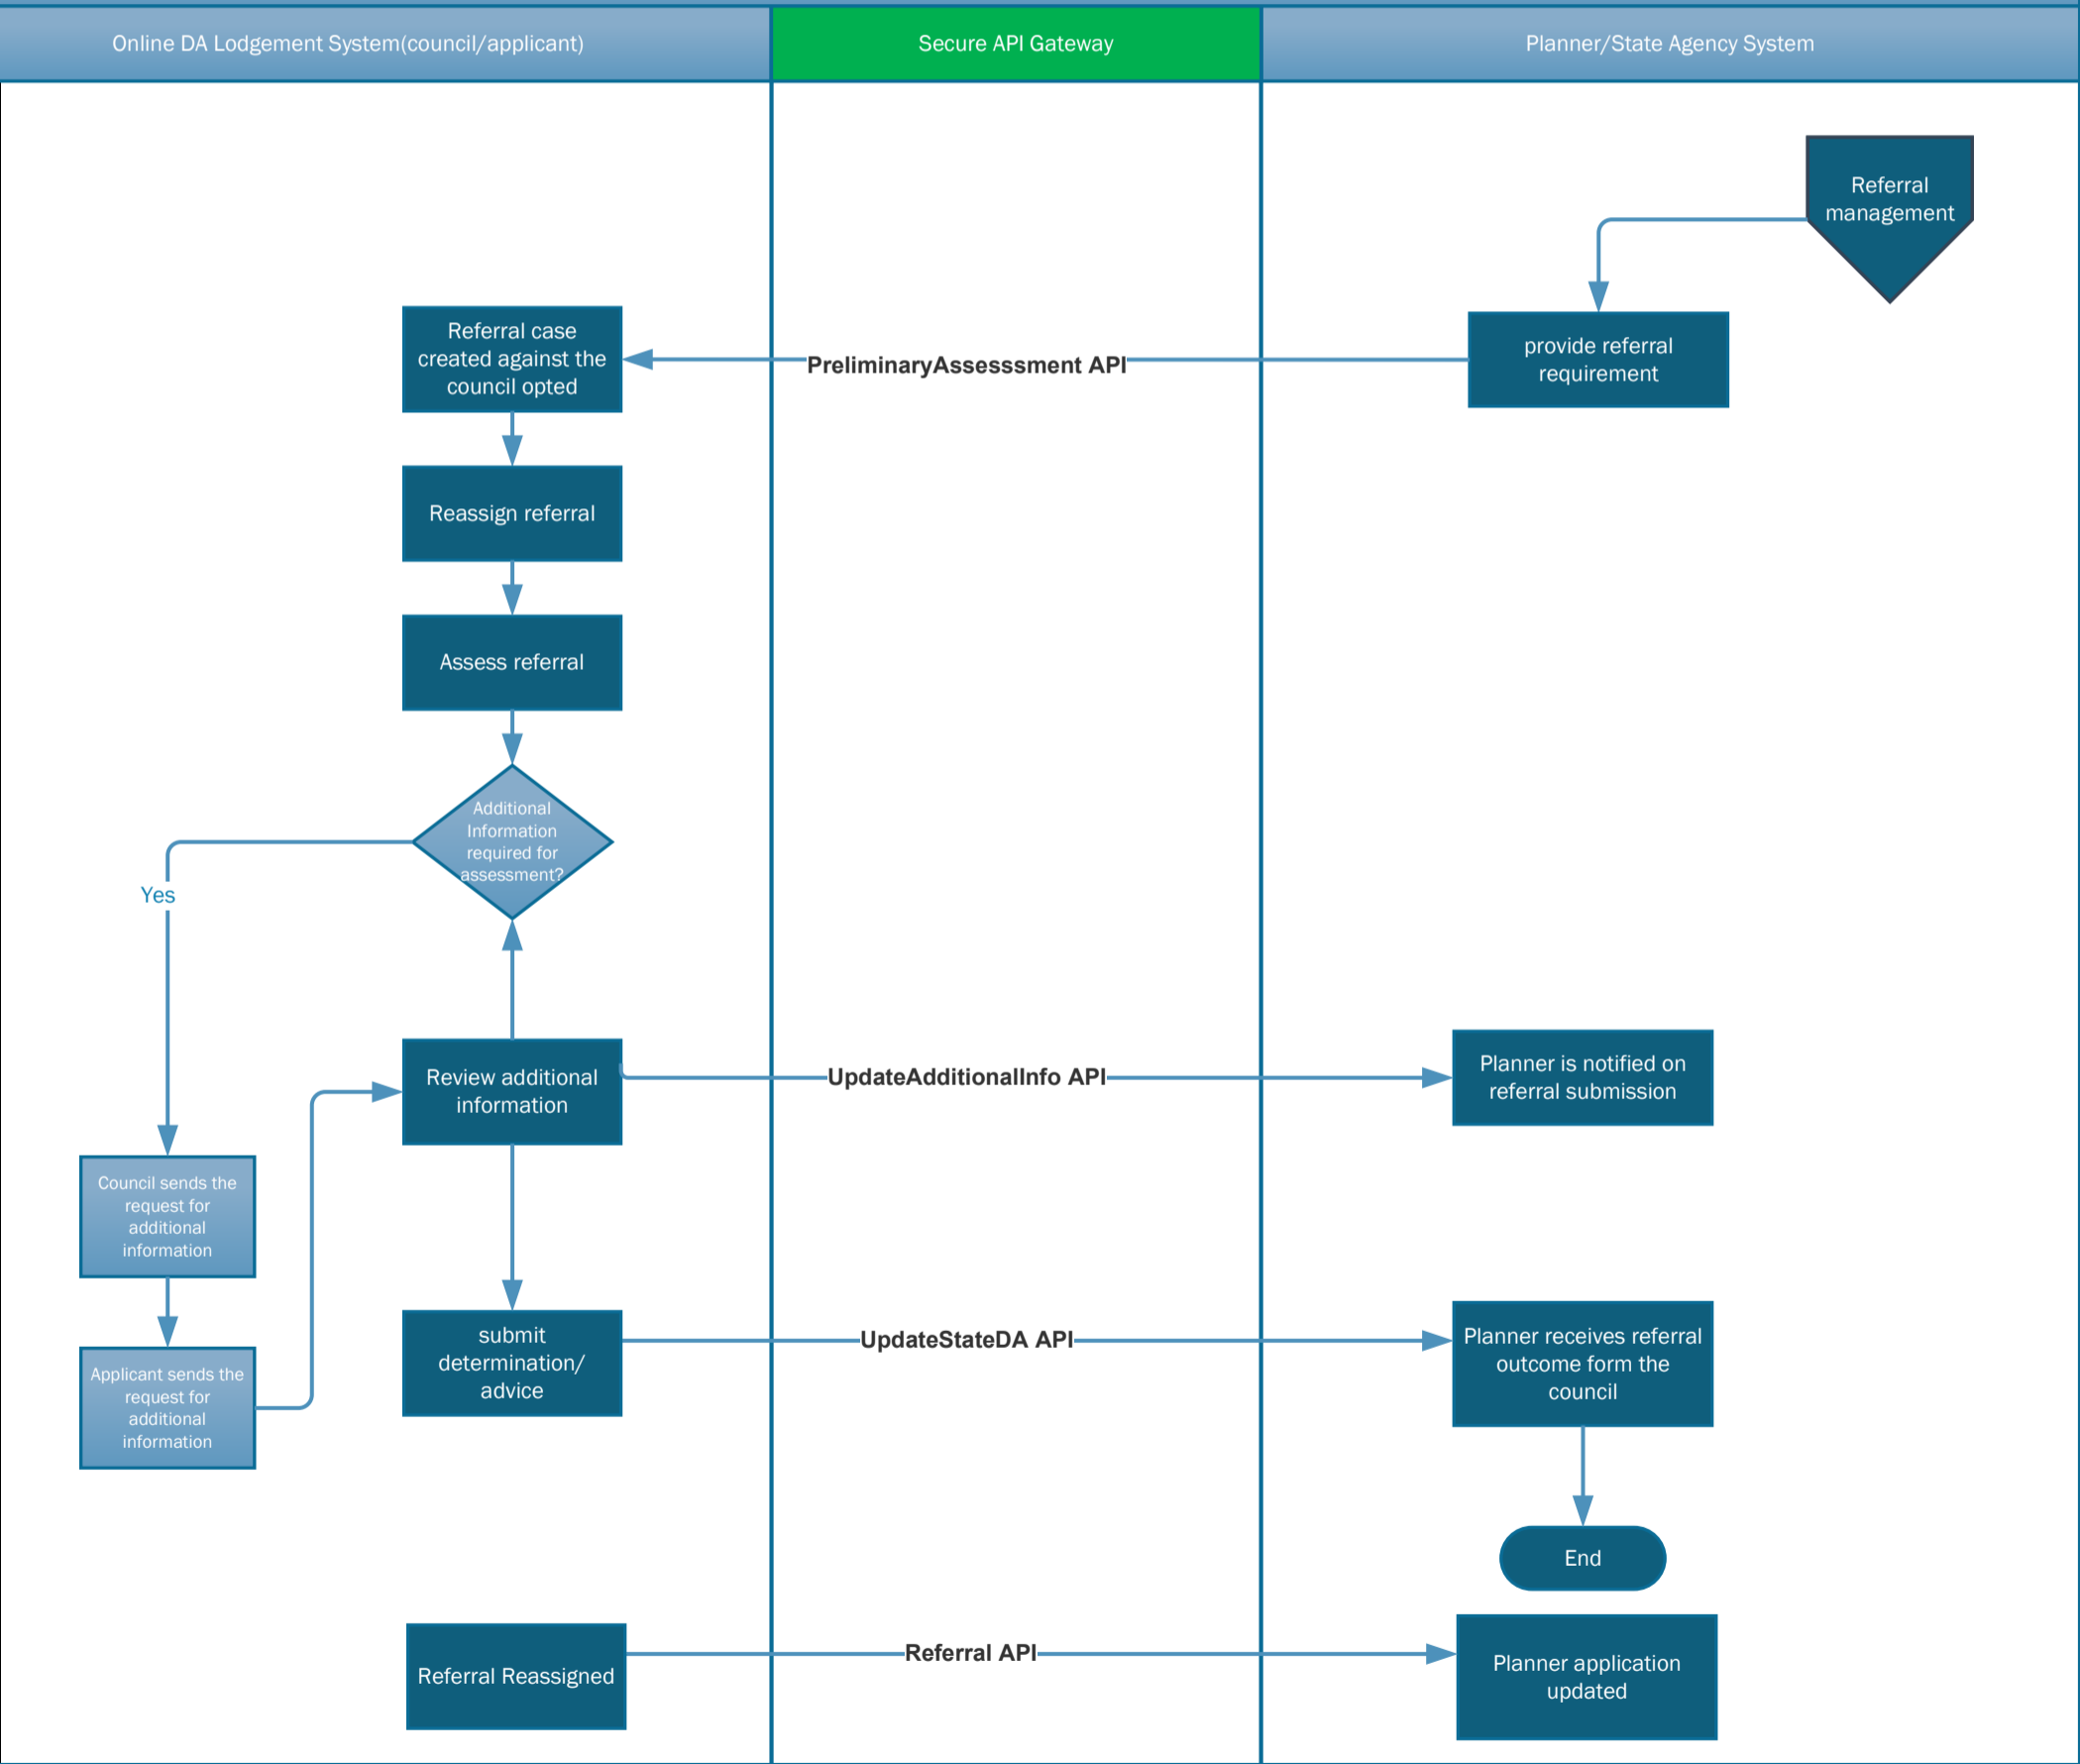

API introduced in Online DA V1

API introduced in Online DA V2

C&R and Planning Panel processes directly performed in the Portal (i.e. not in scope for APIs)

Subprocess presented separately.

API Integration – Exhibition Management between Online DA and Planner/state agency System

API introduced in Online DA V1

API introduced in Online DA V2

C&R and Planning Panel processes directly performed in the Portal (i.e. not in scope for APIs)

Subprocess presented separately.

API introduced in Online DA V1

API introduced in Online DA V2

C&R and Planning Panel processes directly performed in the Portal (i.e. not in scope for APIs)

Subprocess presented separately.

Integration – Exhibition Management between Online DA and Planner/state agency System

API introduced in Online DA V1

API introduced in Online DA V2

C&R and Planning Panel processes directly performed in the Portal (i.e. not in scope for APIs)

Subprocess presented separately.

API Integration – Amendment request between State DA (new and Mod) and Planner/Agency System Flow