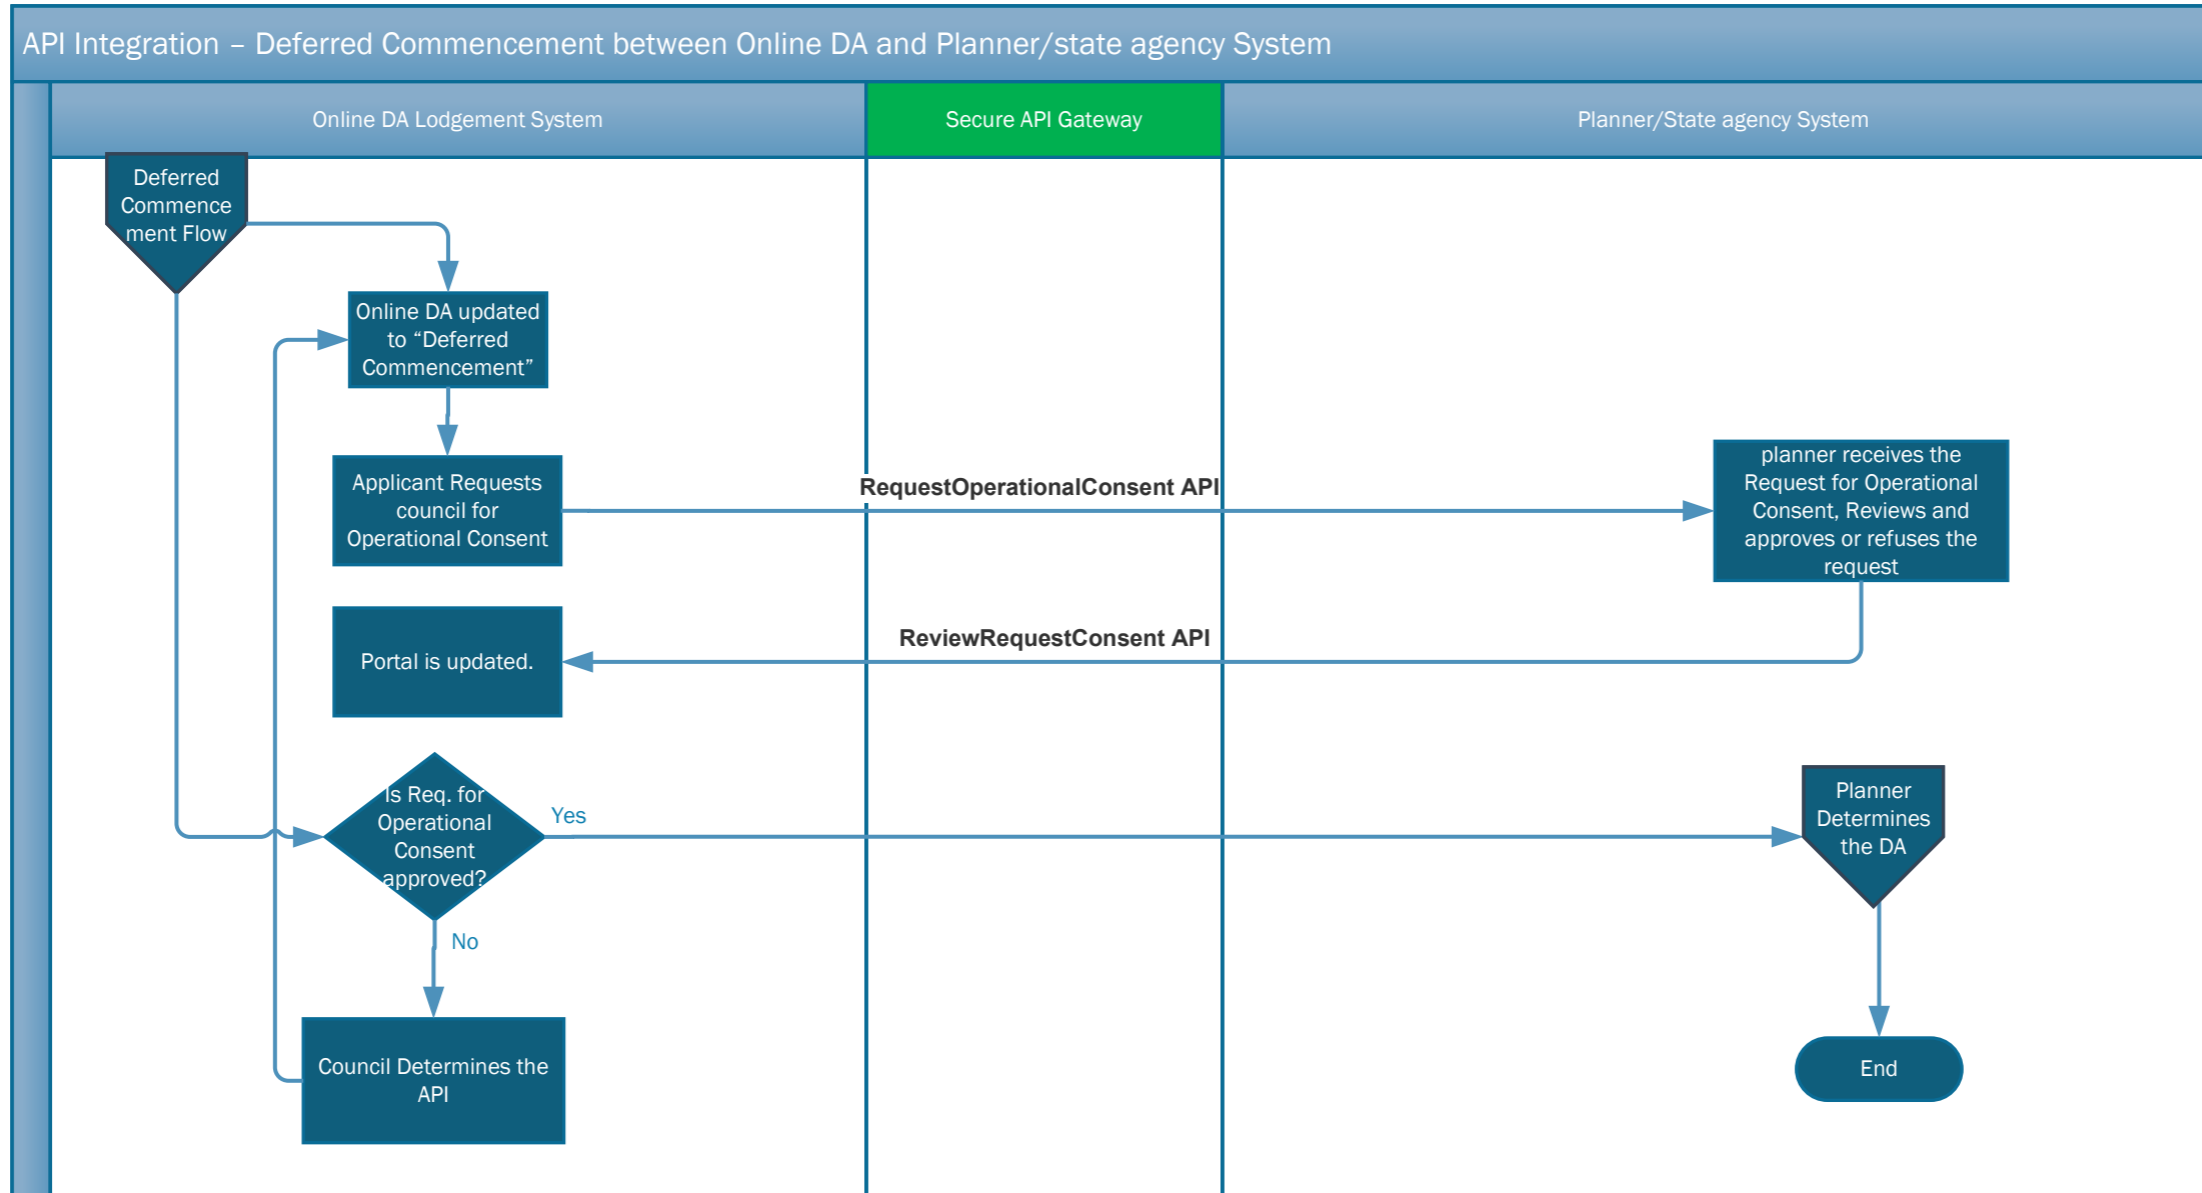

API introduced in Online DA V1

API introduced in Online DA V2

C&R and Planning Panel processes directly performed in the Portal (i.e. not in scope for APIs)

Subprocess presented separately.

API Integration – Exhibition Management between Online DA and Planner/state agency System

API introduced in Online DA V1

API introduced in Online DA V2

C&R and Planning Panel processes directly performed in the Portal (i.e. not in scope for APIs)

Subprocess presented separately.

API introduced in Online DA V1

API introduced in Online DA V2

C&R and Planning Panel processes directly performed in the Portal (i.e. not in scope for APIs)

Subprocess presented separately.

Integration – Exhibition Management between Online DA and Planner/state agency System

API introduced in Online DA V1

API introduced in Online DA V2

C&R and Planning Panel processes directly performed in the Portal (i.e. not in scope for APIs)

Subprocess presented separately.

API Integration – Amendment request between State DA (new and Mod) and Planner/Agency System Flow